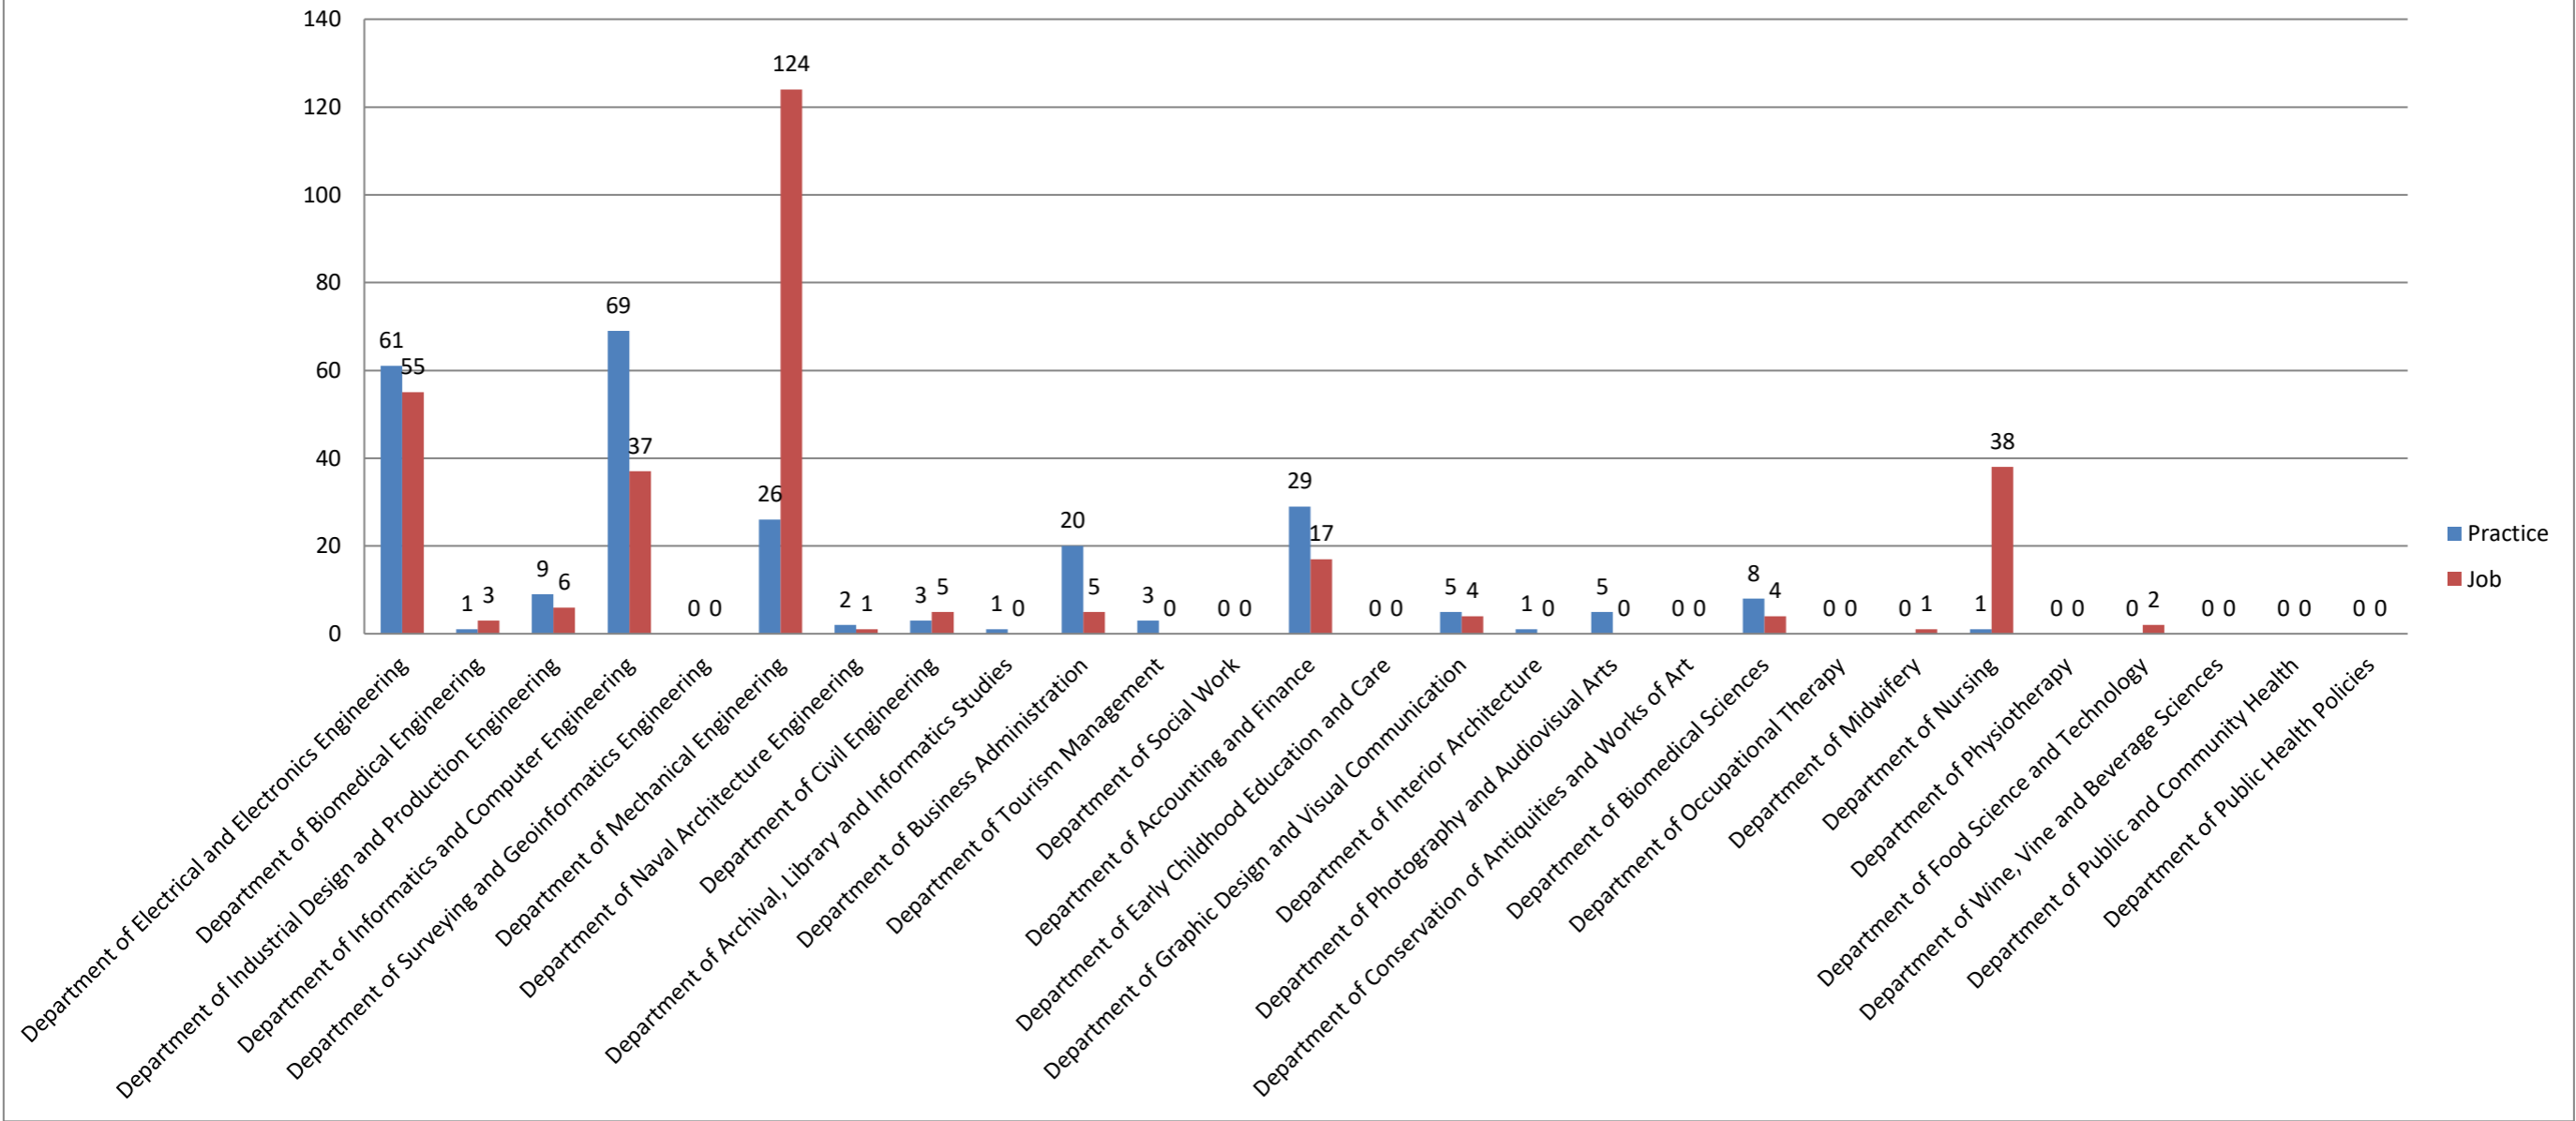

Distribution of business applications based on the specificity and the employment relationship from 01-01-2020 to 31/12/2020

Distribution of companies' applications based on employment relationship from 1/1/2020 to 31/12/2020

Distribution of business applications based on gender requested from 01-01-2020 to 31-12-2020

CVs of graduates - students sent to businesses for the period 01-01-2020 to 31-12-2020

Distribution of graduates - students applications based on their section from 1-1-2020 to 31-12-2020

Distribution of graduates - students applications based on gender from 01-01-2020 to 31-12-2020

Jobs Abroad from 1/1/2020 - 31/12/2020

EMPLOYMENT POSITIONS IN GREECE AND ABROAD FROM 1/1/2020 TO 31/12/2020

Work placements Recruitment through Liaison Office from 1/1/2020 to 31/12/2020