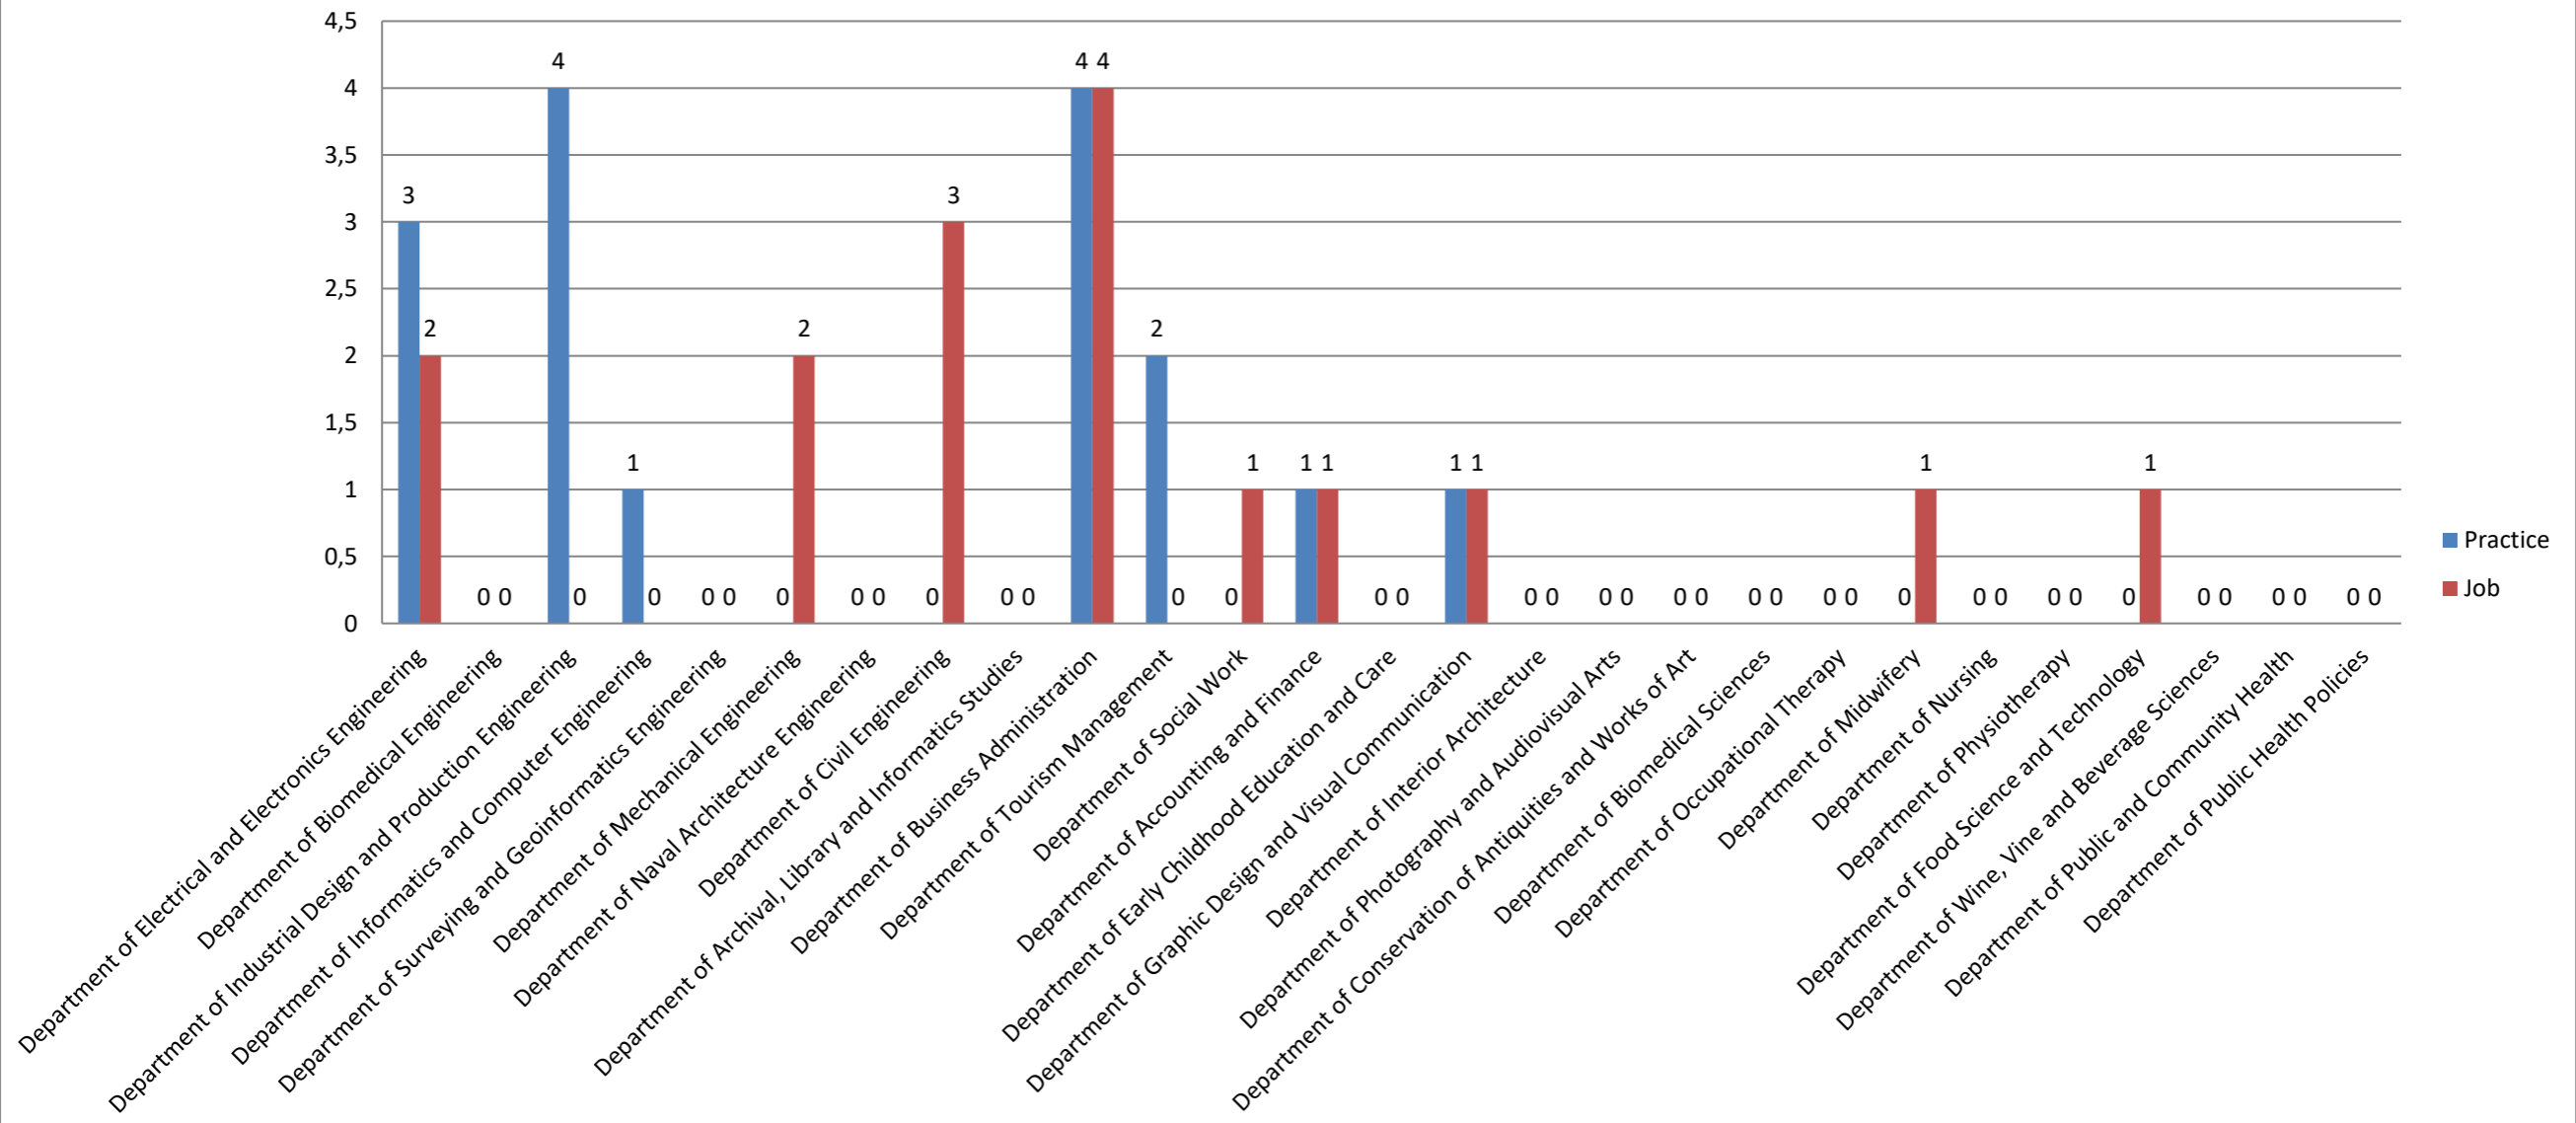

Distribution of business applications based on the specificity and the employment relationship from 01-01-2020 to 31/12/2020

Distribution of companies' applications based on employment relationship from 1/1/2020 to 31/12/2020

Distribution of business applications based on gender requested from 01-01-2020 to 31-12-2020

CVs of graduates - students sent to businesses for the period 01-01-2020 to 31-12-2020

Distribution of graduates - students applications based on their section from 1-1-2020 to 31-12-2020