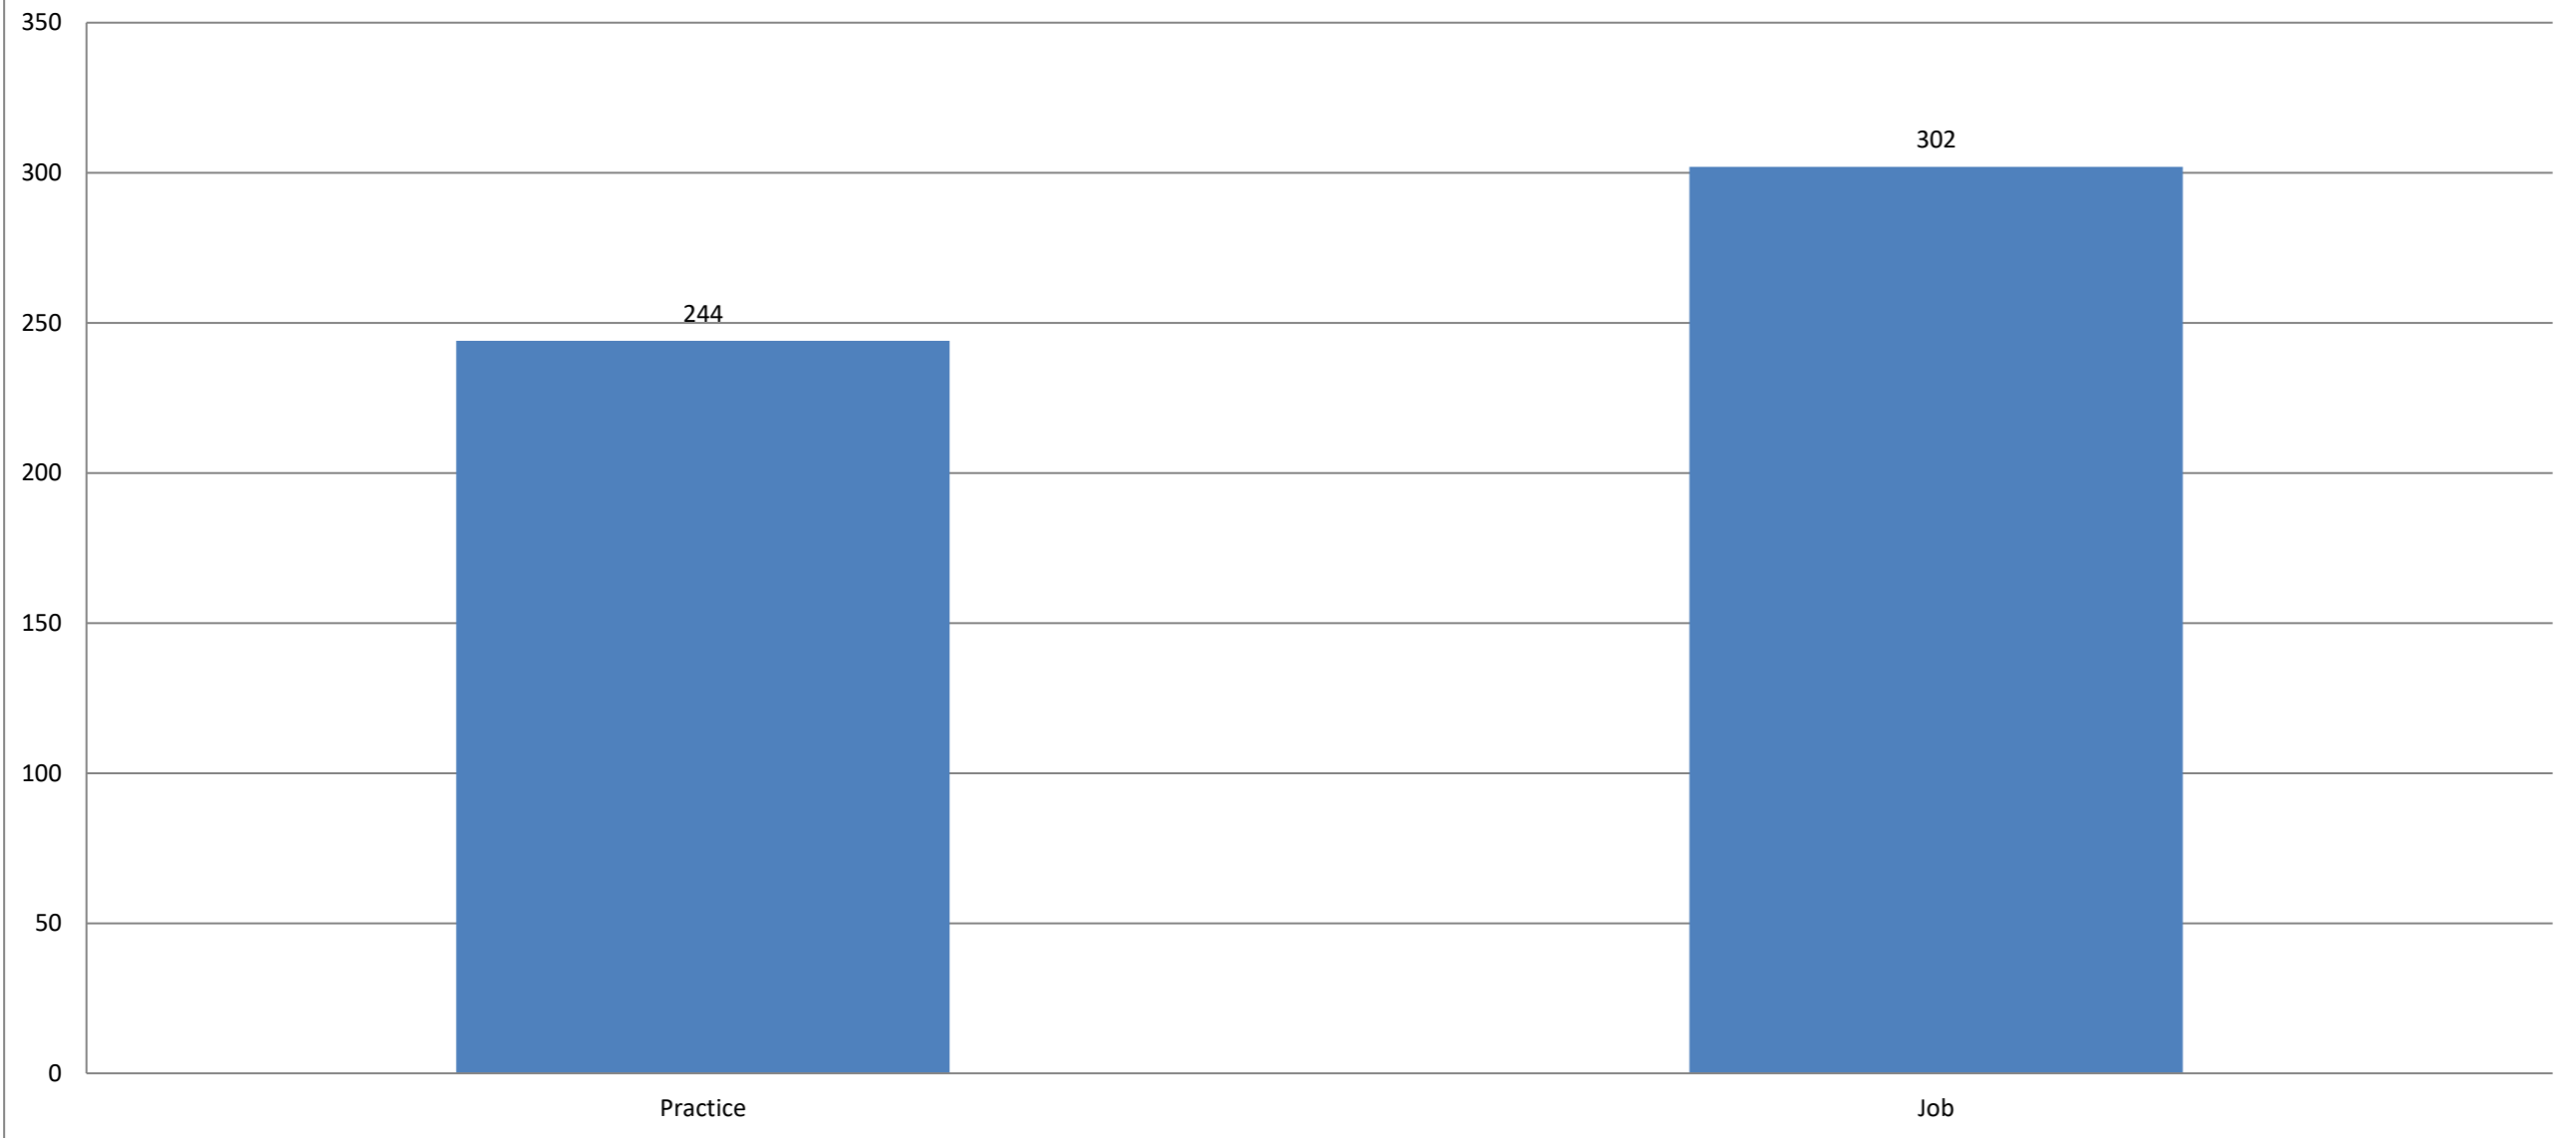

Distribution of business applications based on the specificity and the employment relationship from 01-01-2020 to 31/12/2020

Distribution of companies' applications based on employment relationship from 1/1/2020 to 31/12/2020

Distribution of business applications based on gender requested from 01-01-2020 to 31-12-2020

CVs of graduates - students sent to businesses for the period 01-01-2020 to 31-12-2020

Distribution of graduates - students applications based on their section from 1-1-2020 to 31-12-2020