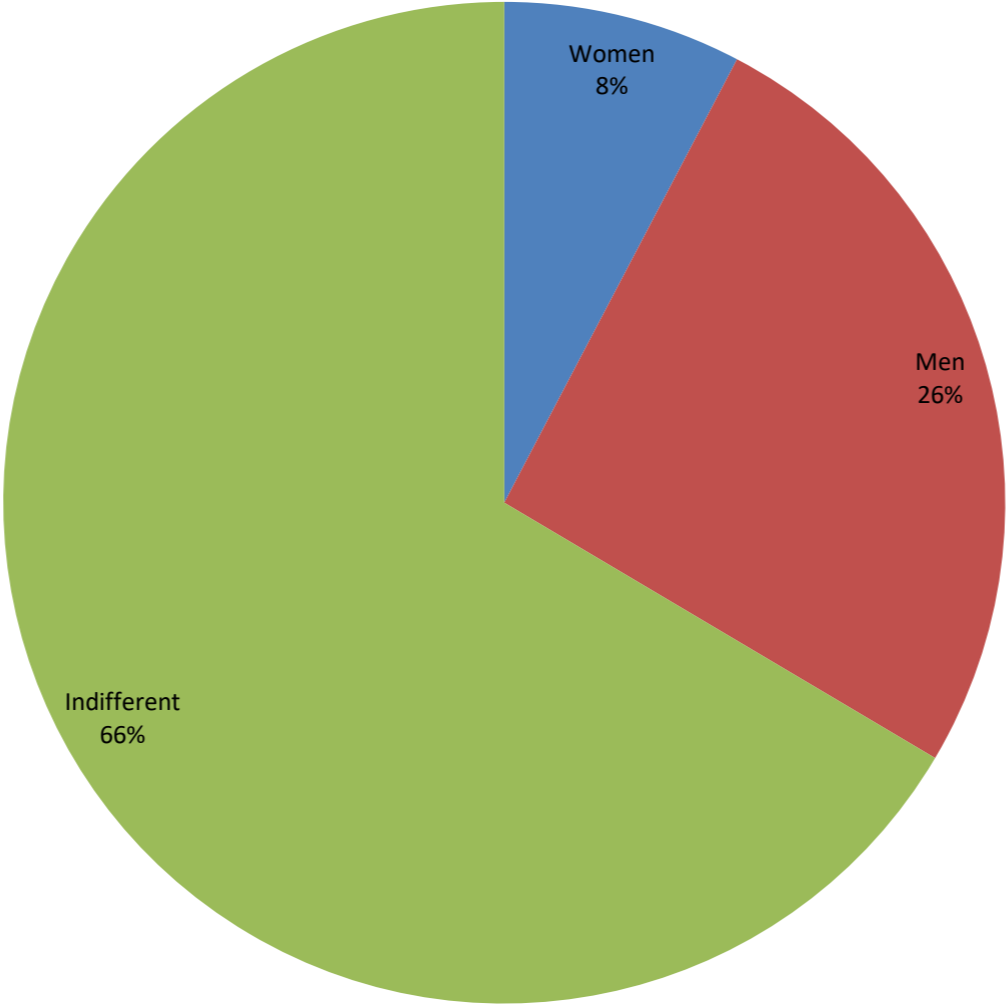

Distribution of business applications based on the specificity and the employment relationship from 01-01-2020 to 31/12/2020

Distribution of companies' applications based on employment relationship from 1/1/2020 to 31/12/2020

Distribution of business applications based on gender requested from 01-01-2020 to 31-12-2020

CVs of graduates - students sent to businesses for the period 01-01-2020 to 31-12-2020

Distribution of graduates - students applications based on their section from 1-1-2020 to 31-12-2020