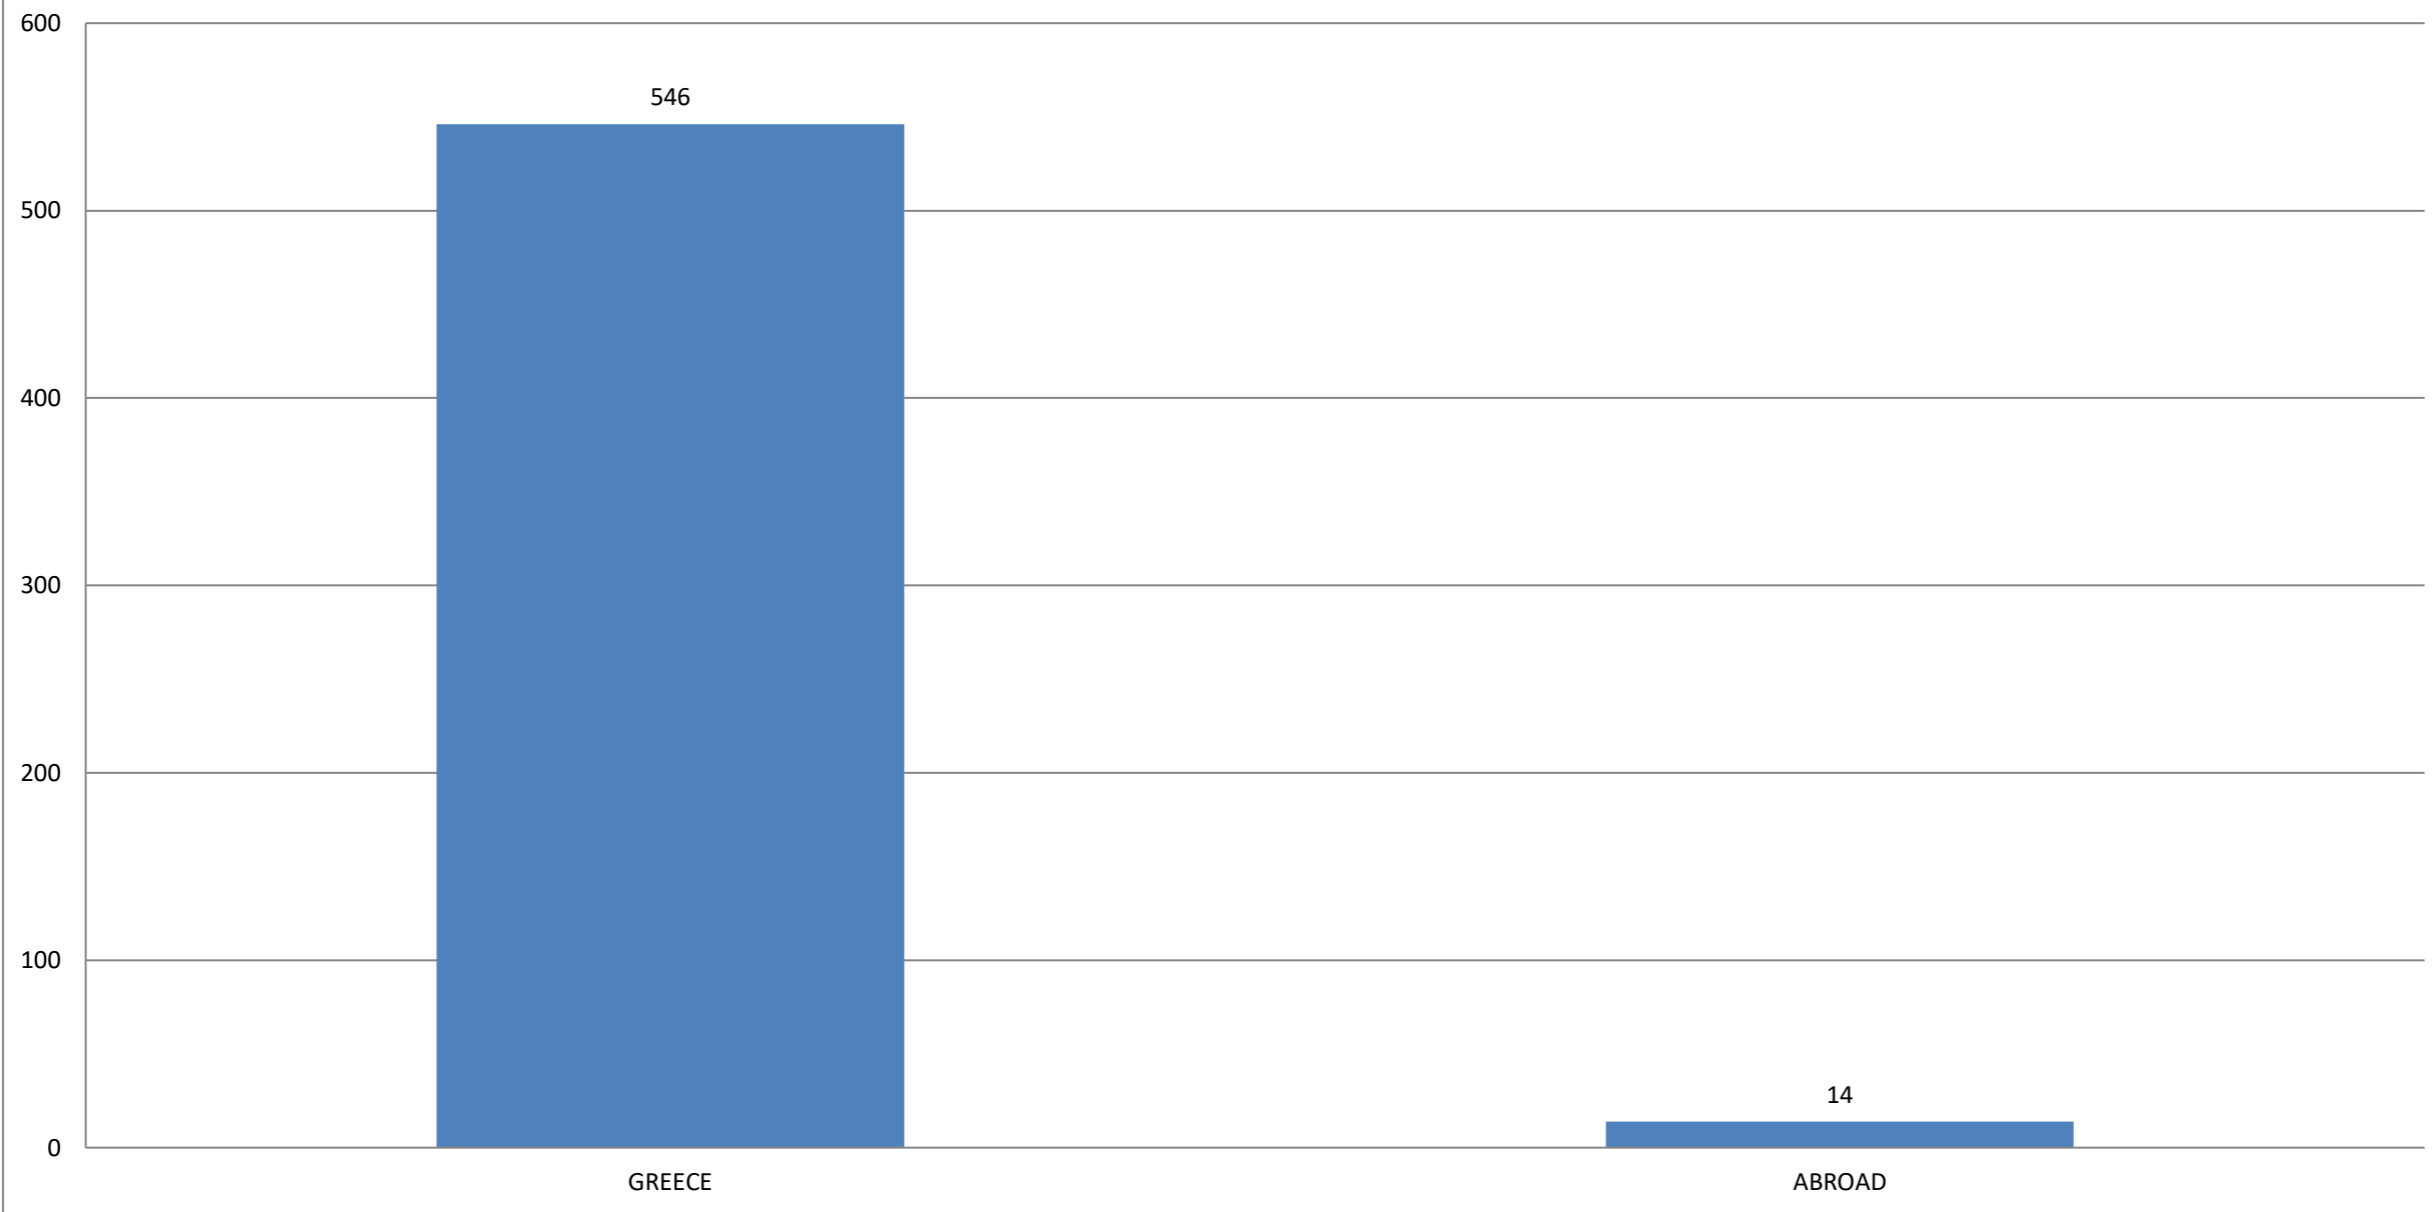

EMPLOYMENT POSITIONS IN GREECE AND ABROAD FROM 1/1/2020 TO 31/12/2020