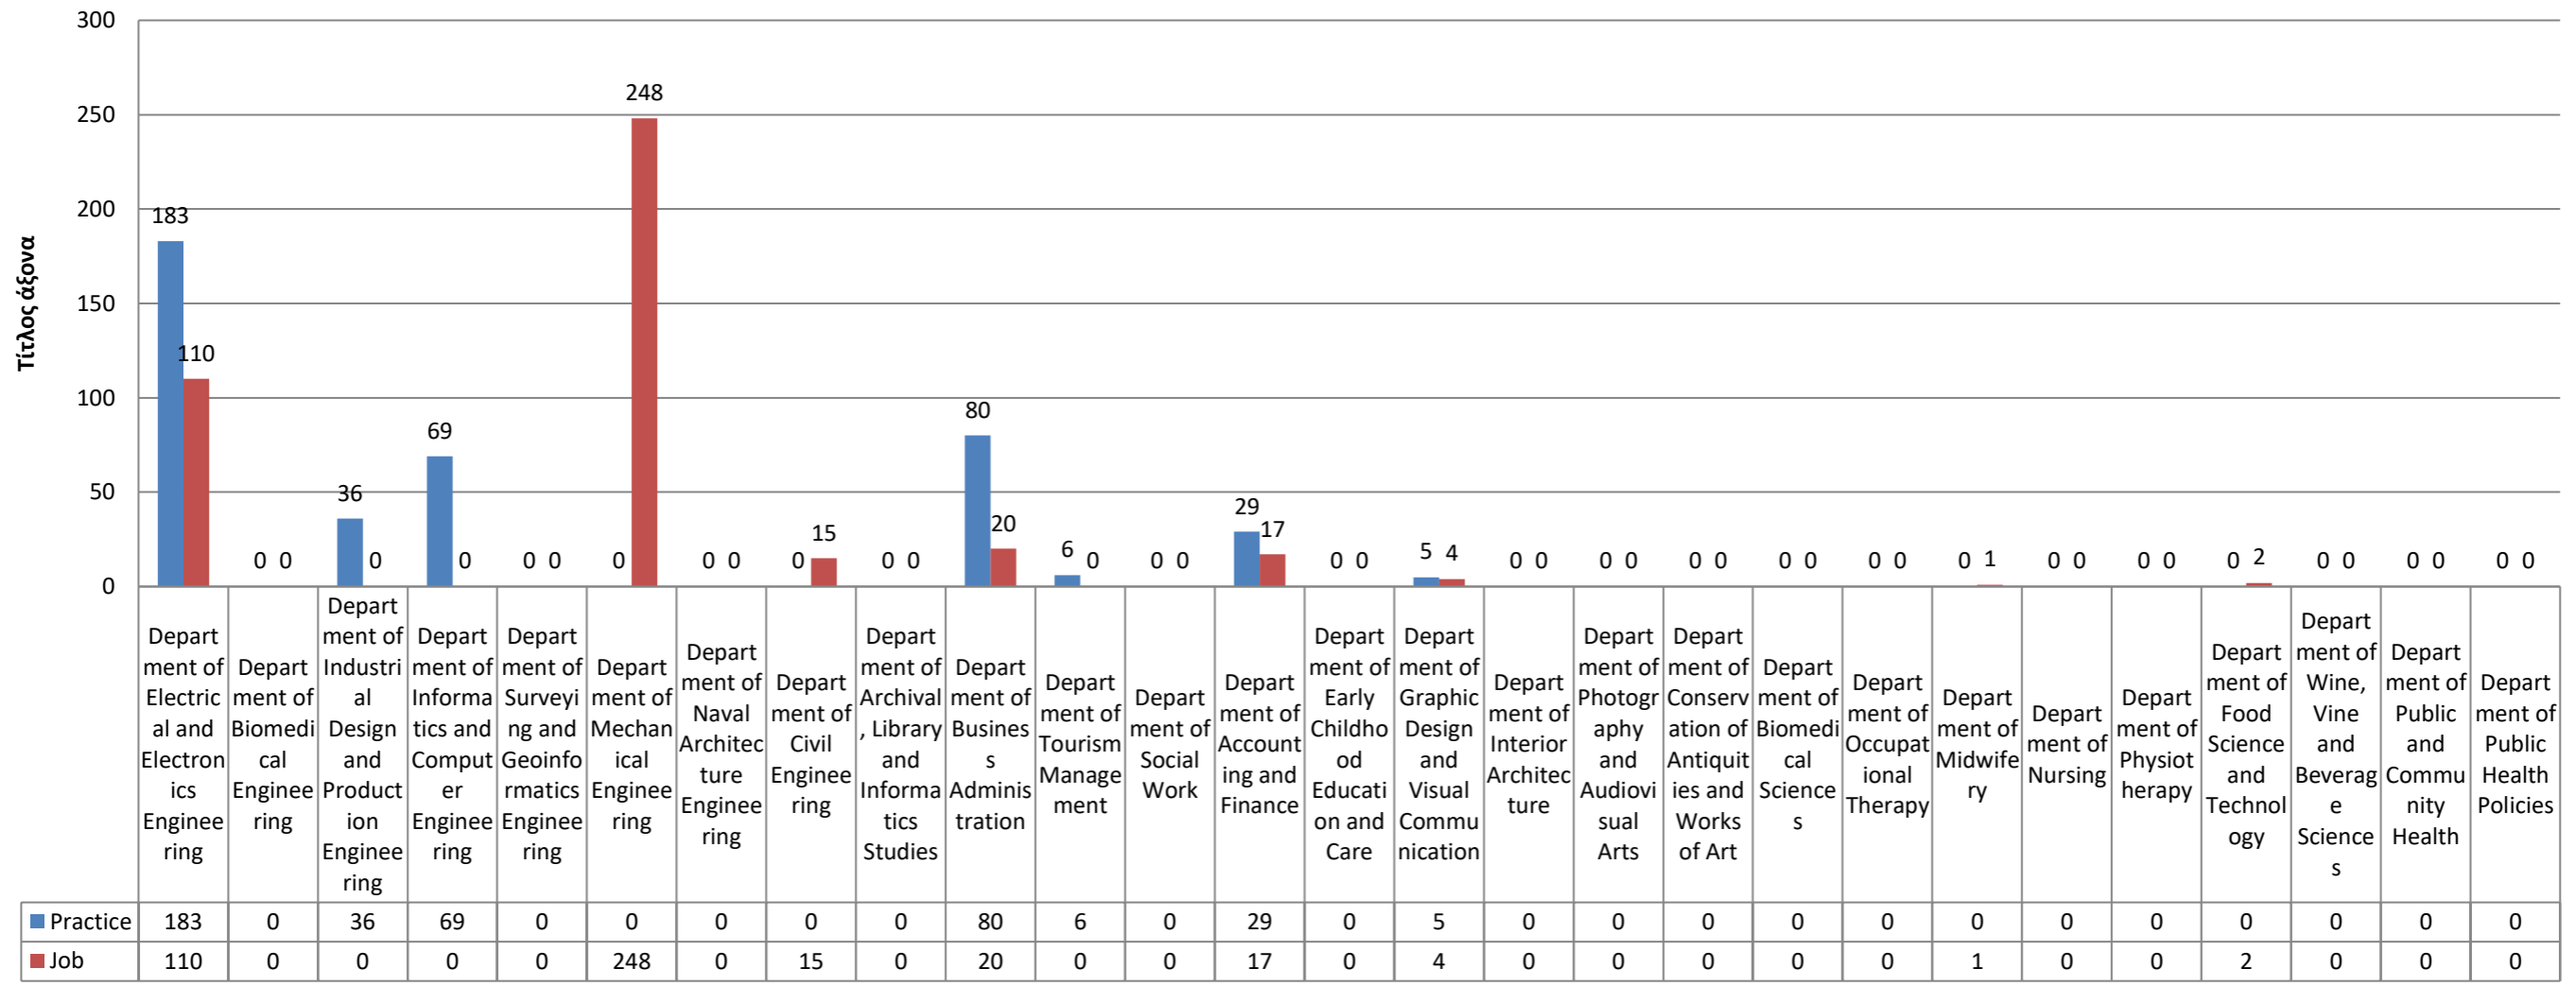

Distribution of business applications based on the specificity and the employment relationship from 01-01-2020 to 31/12/2020

Distribution of companies' applications based on employment relationship from 1/1/2020 to 31/12/2020

Distribution of business applications based on gender requested from 01-01-2020 to 31-12-2020

CVs of graduates - students sent to businesses for the period 01-01-2020 to 31-12-2020

Distribution of graduates - students applications based on their section from 1-1-2020 to 31-12-2020

Distribution of graduates - students applications based on gender from 01-01-2020 to 31-12-2020

Jobs Abroad from 1/1/2020 - 31/12/2020

EMPLOYMENT POSITIONS IN GREECE AND ABROAD FROM 1/1/2020 TO 31/12/2020

Work placements Recruitment through Liaison Office from 1/1/2020 to 31/12/2020