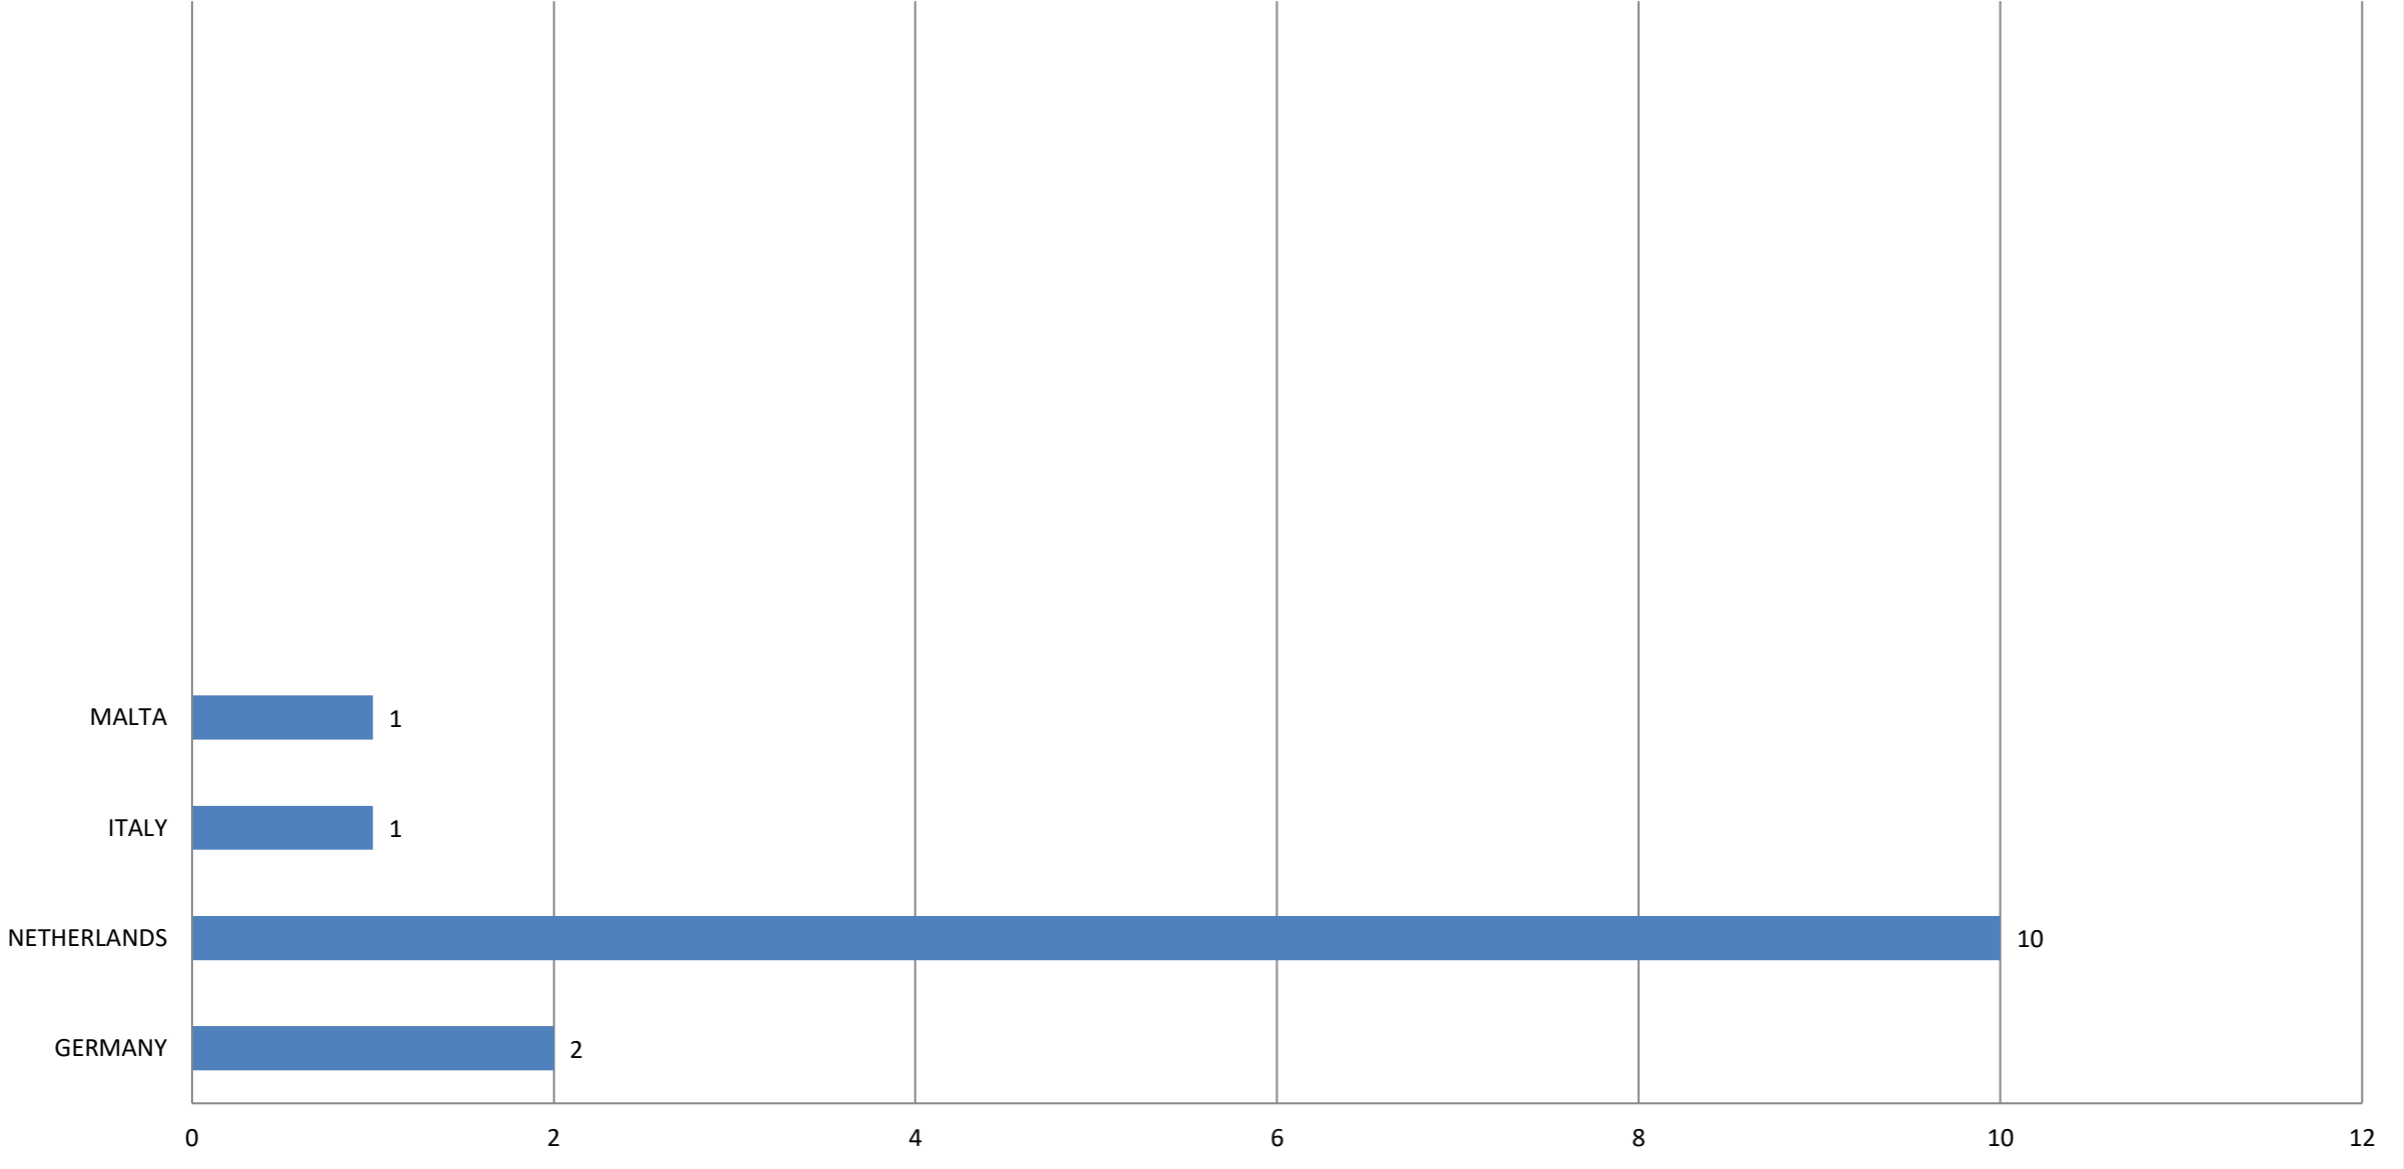

Jobs Abroad from 1/1/2020 - 31/12/2020