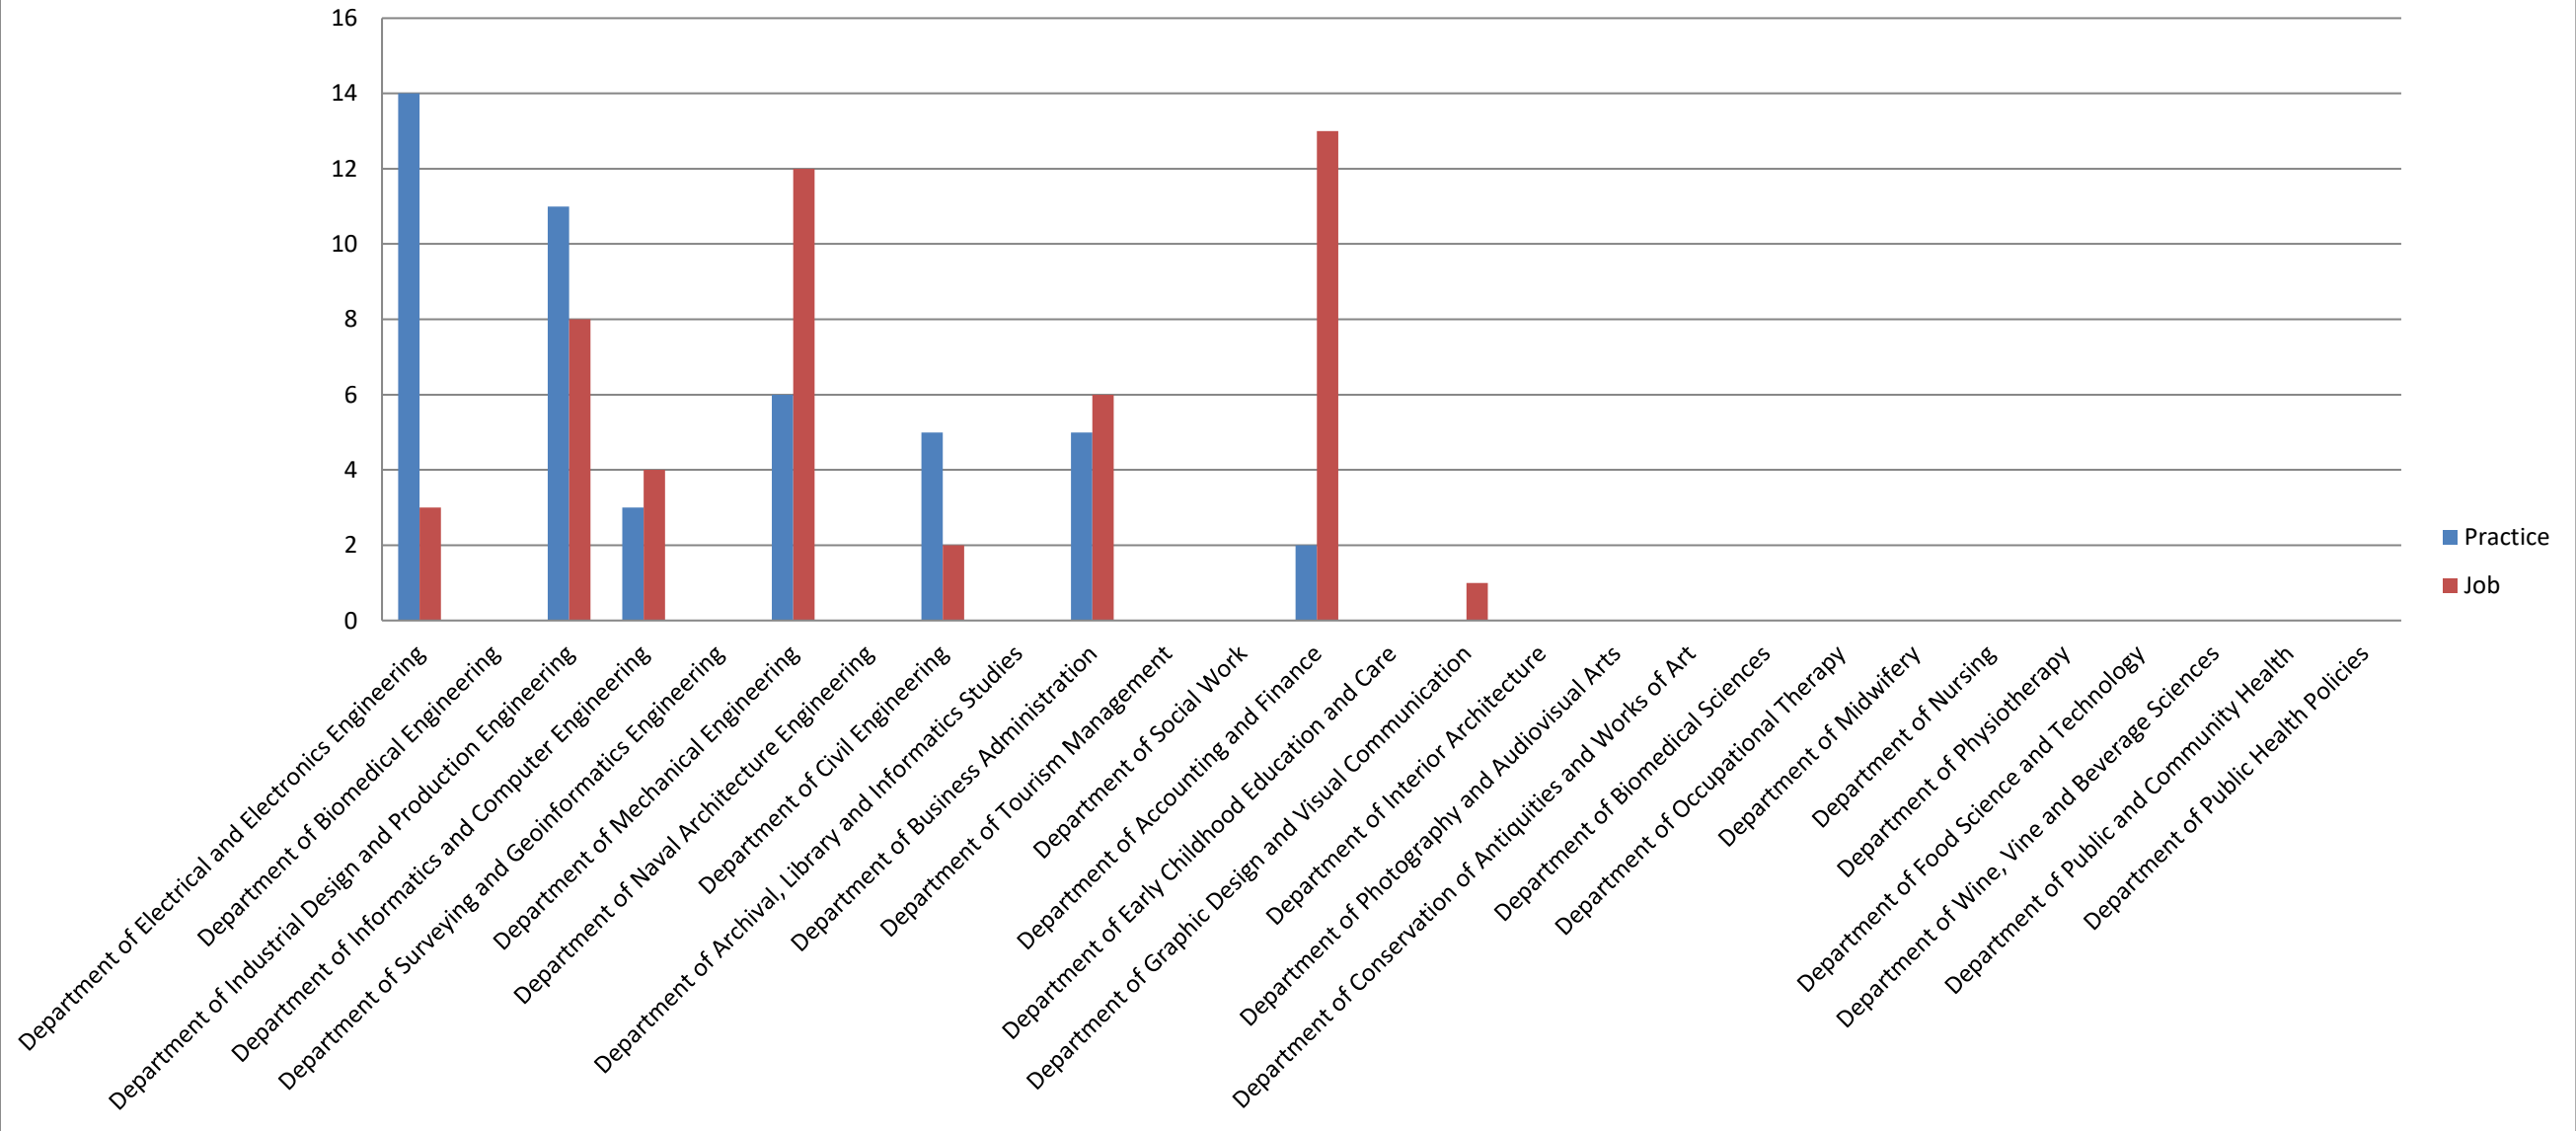

Distribution of business applications based on the specificity and the employment relationship from 2-3-2018 to 31-12-2018

Distribution of companies' applications based on employment relationship from 2/3/2018 to 31/12/2018

Distribution of business applications based on gender requested from 2-3-2018 to 31-12-2018

CVs of graduates - students sent to businesses for the period 2-3-2018 to 31-12-2018

Distribution of graduates - students applications based on their section from 2-3-2018 to 31-12-2018

Distribution of graduates - students applications based on gender from 2-3-2018 to 31-12-2018

Jobs Abroad from 2-3-2018 to 31-12-2018

EMPLOYMENT POSITIONS IN GREECE AND ABROAD FROM 2-3-2018 to 31-12-2018

Work placements Recruitment through Liaison Office from 2-3-2018 to 31-12-2018