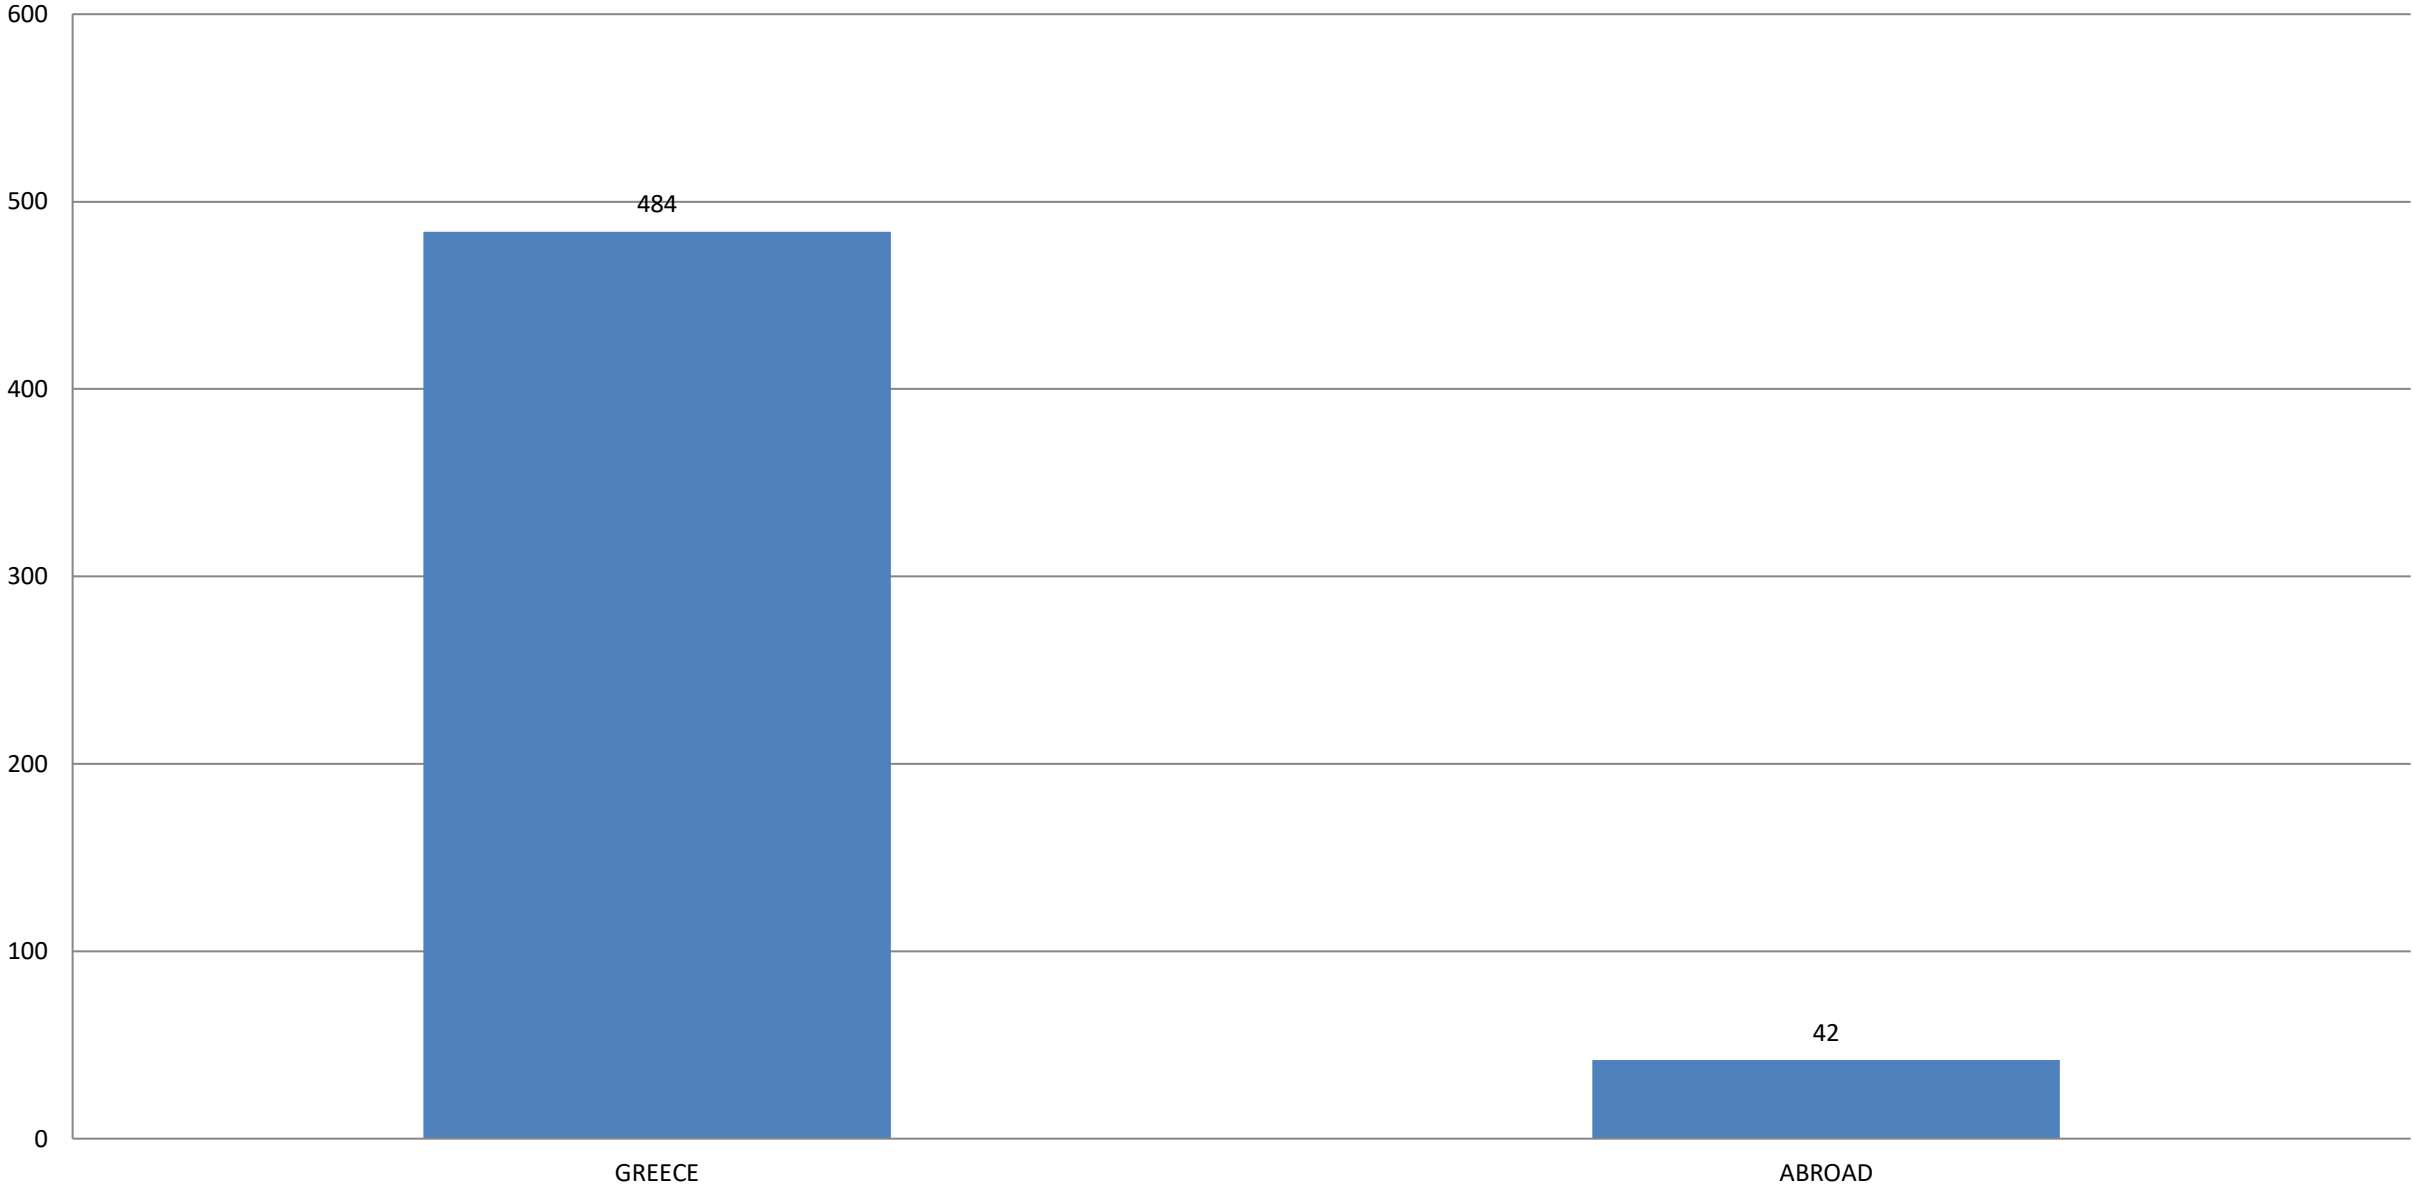

Work placements Recruitment through Liaison Office from 2-3-2018 to 31-12-2018

EMPLOYMENT POSITIONS IN GREECE AND ABROAD FROM 2-3-2018 to 31-12-2018