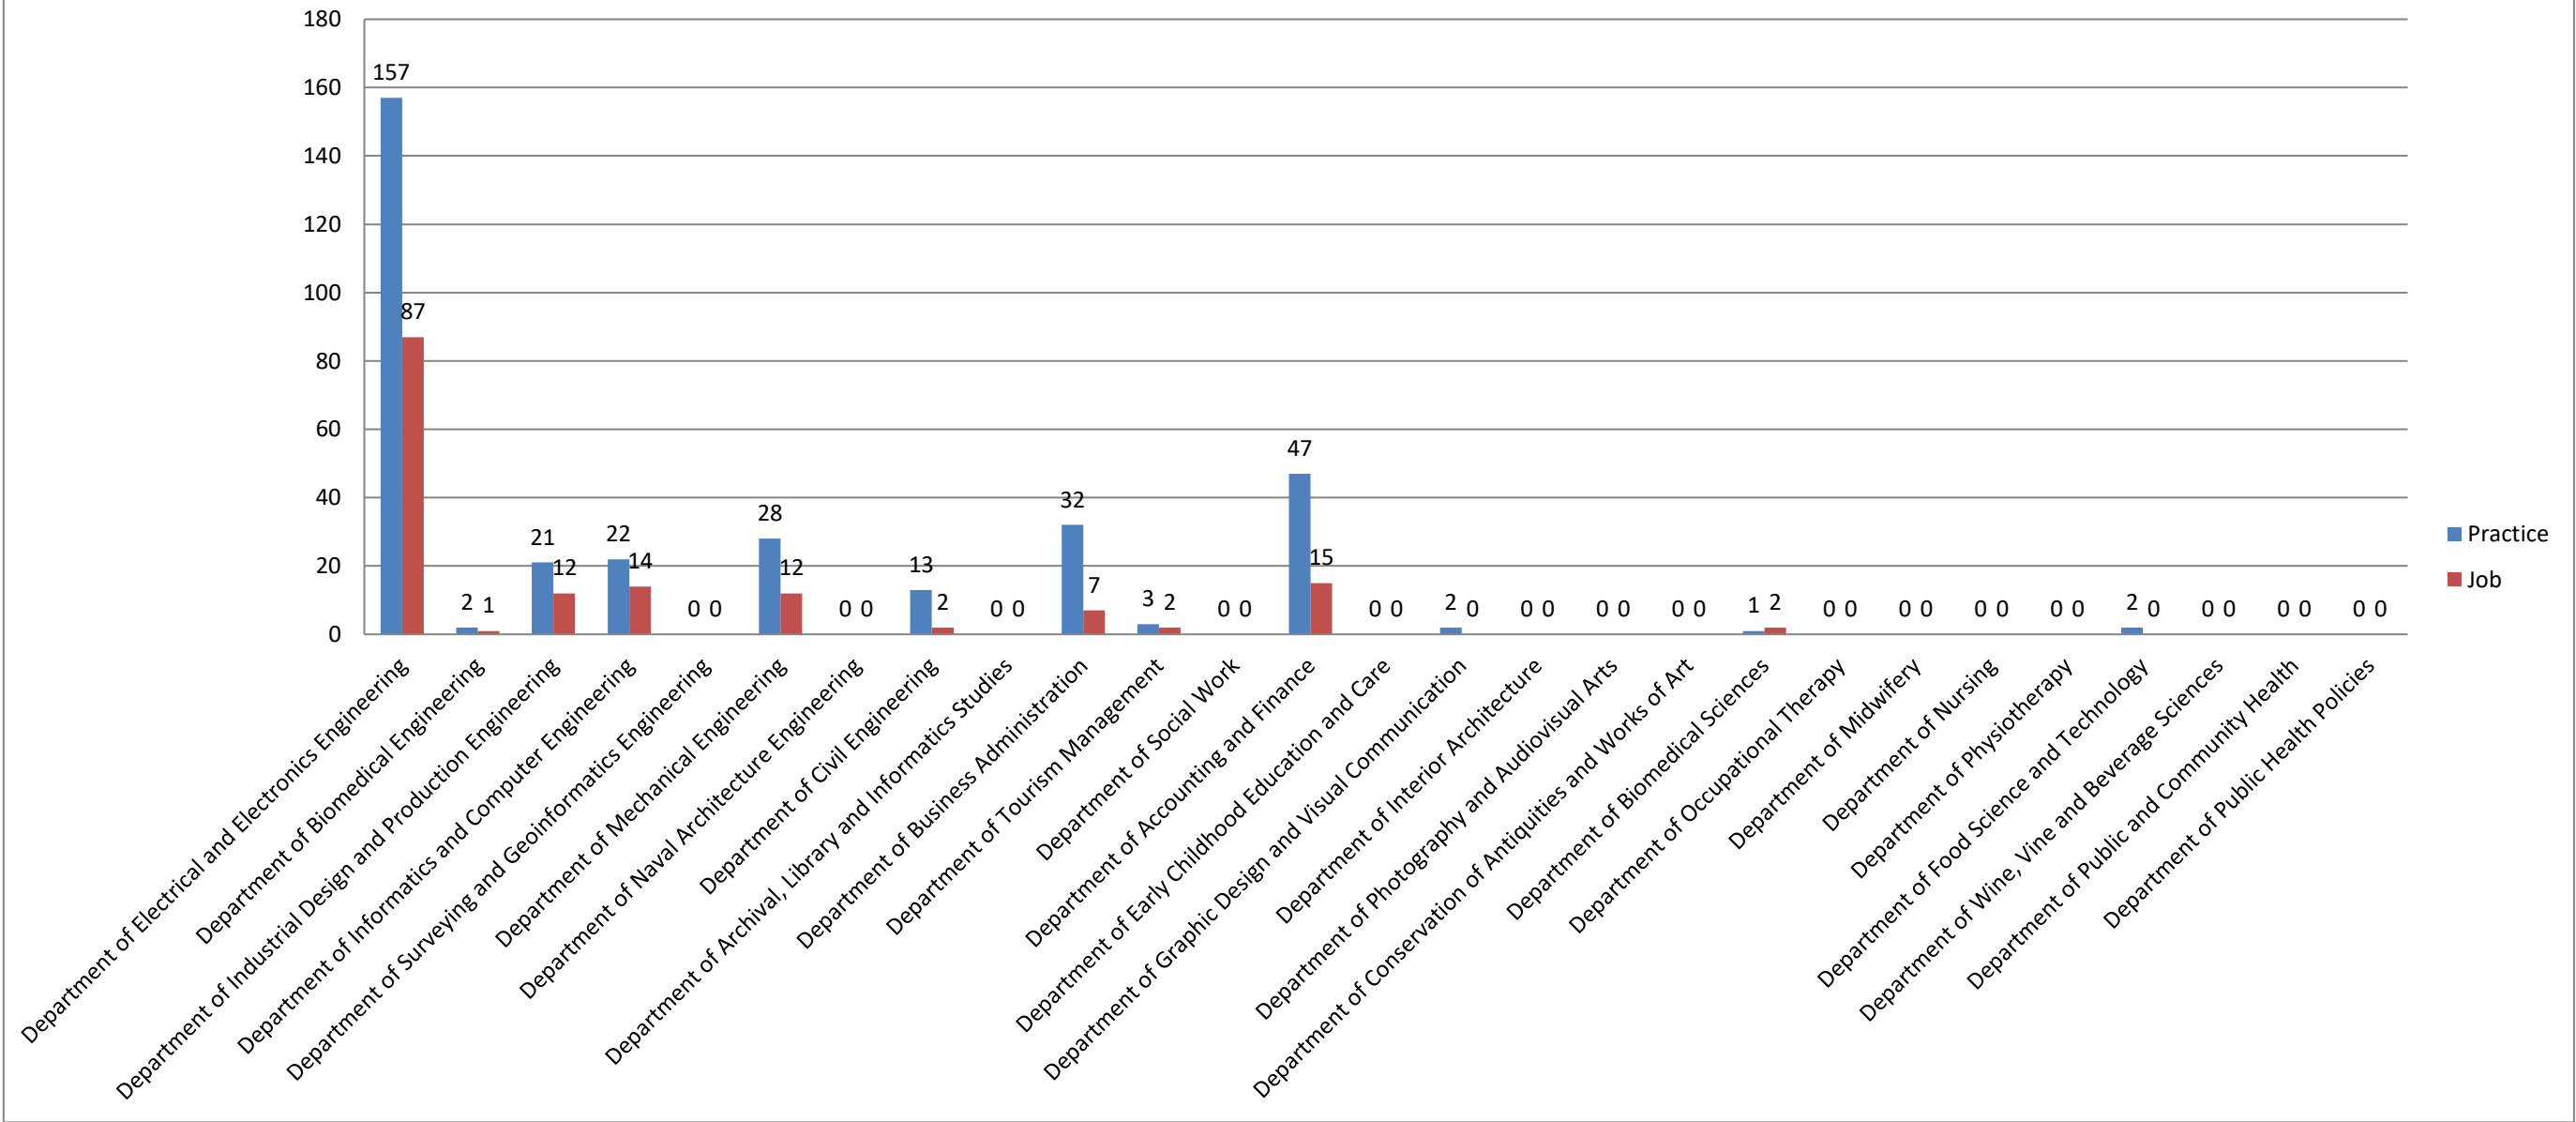

Distribution of business applications based on the specificity and the employment relationship from 2-3-2018 to 31-12-2018

Distribution of companies' applications based on employment relationship from 2/3/2018 to 31/12/2018

Distribution of business applications based on gender requested from 2-3-2018 to 31-12-2018

CVs of graduates - students sent to businesses for the period 2-3-2018 to 31-12-2018

Distribution of graduates - students applications based on their section from 2-3-2018 to 31-12-2018

Work placements Recruitment through Liaison Office from 2-3-2018 to 31-12-2018