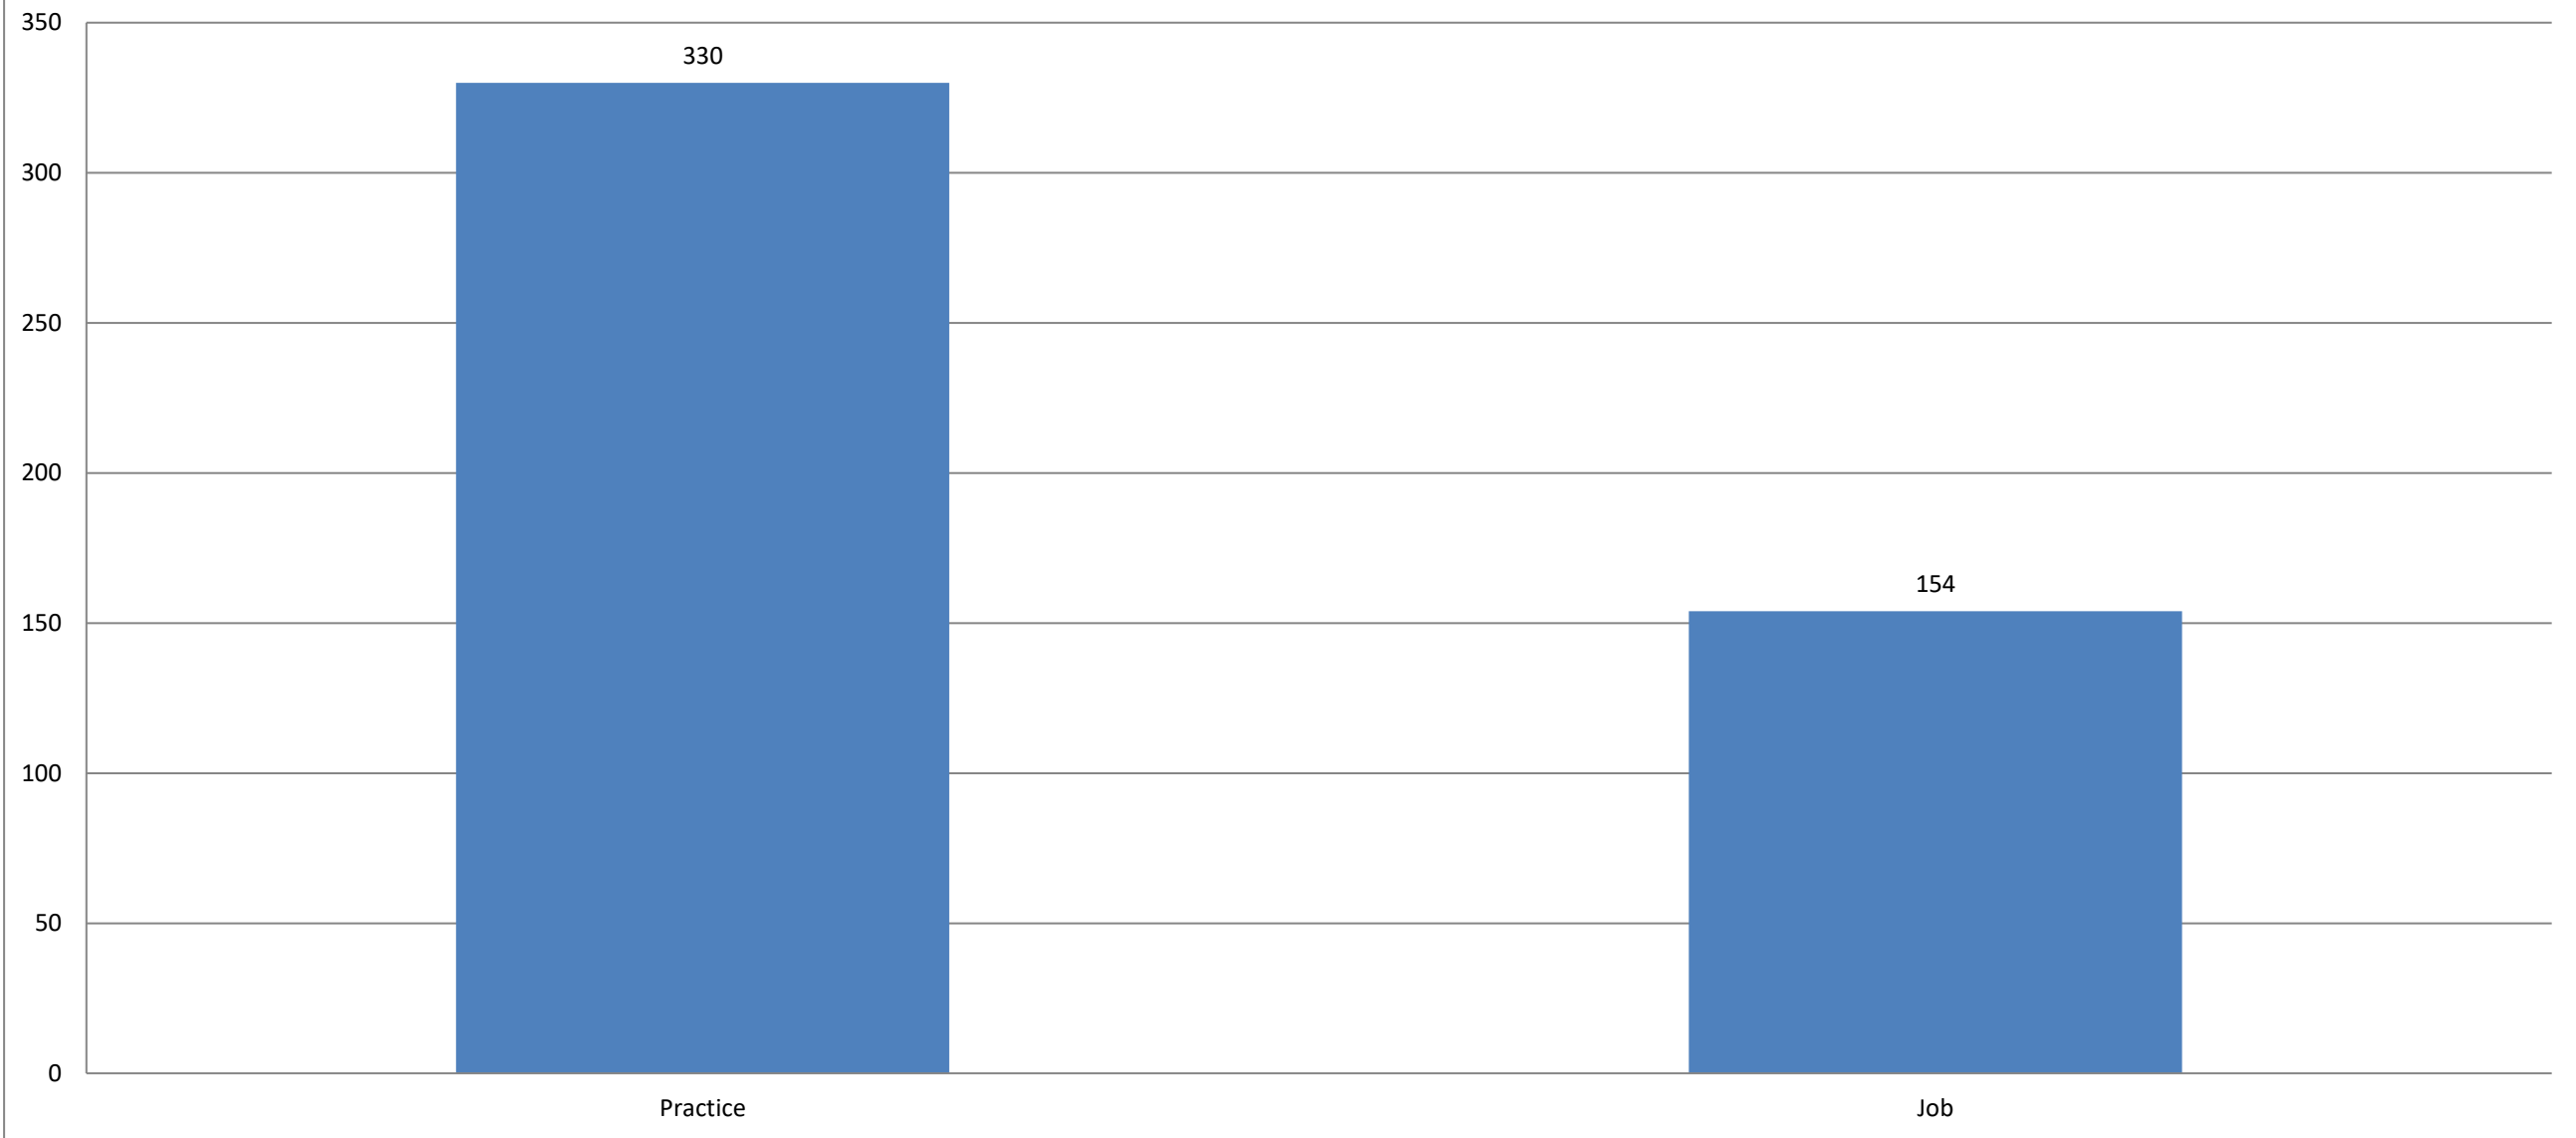

Distribution of business applications based on the specificity and the employment relationship from 2-3-2018 to 31-12-2018

Distribution of companies' applications based on employment relationship from 2/3/2018 to 31/12/2018

Distribution of business applications based on gender requested from 2-3-2018 to 31-12-2018

CVs of graduates - students sent to businesses for the period 2-3-2018 to 31-12-2018

Distribution of graduates - students applications based on their section from 2-3-2018 to 31-12-2018