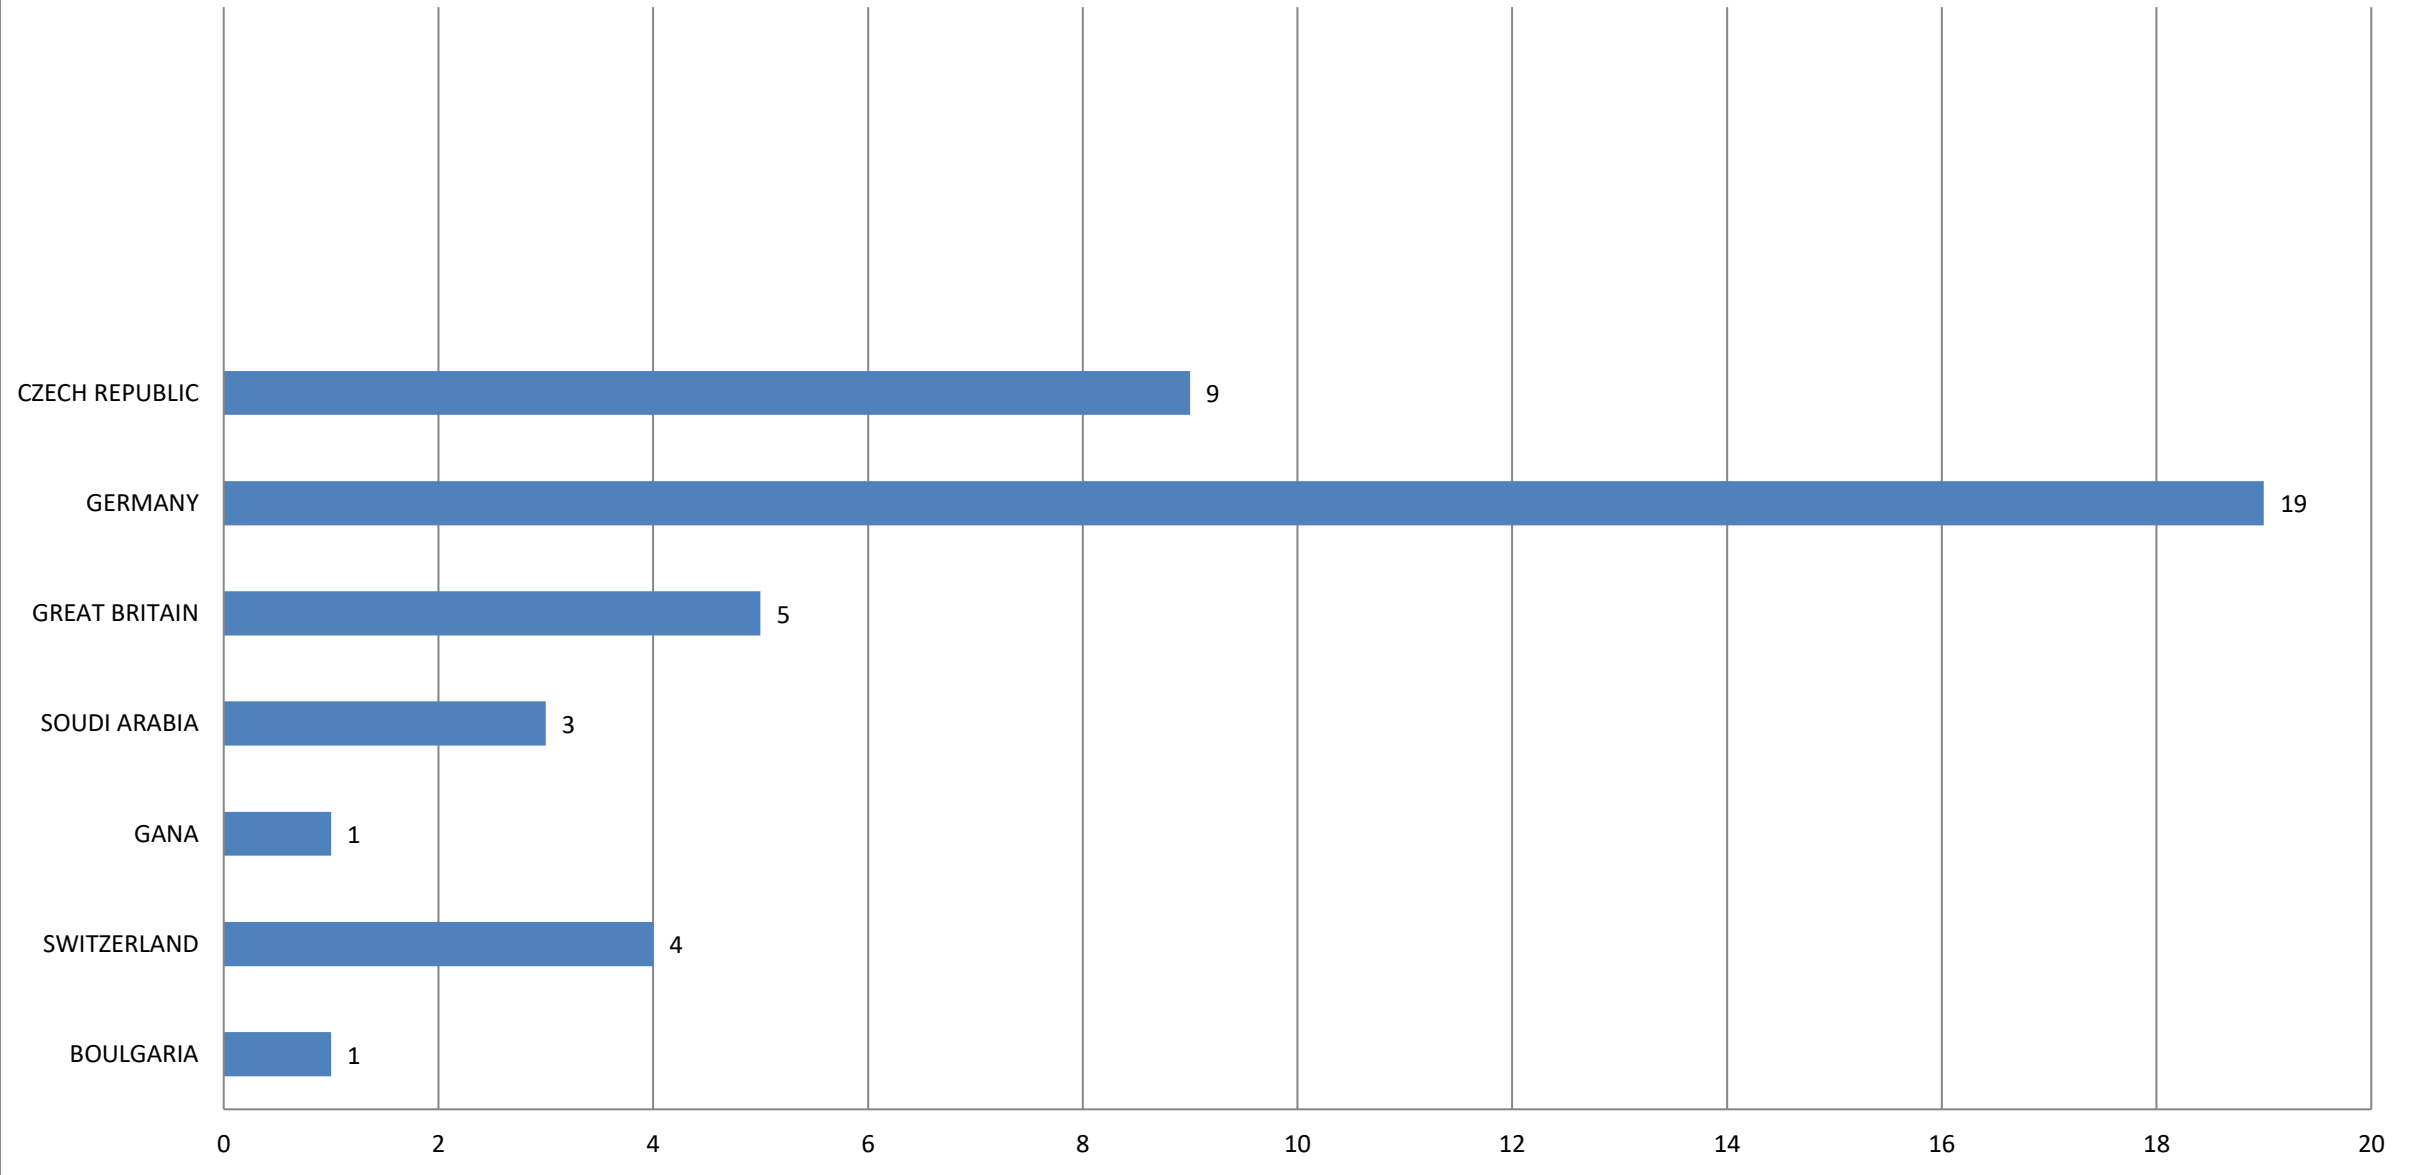

Distribution of business applications based on the specificity and the employment relationship from 2-3-2018 to 31-12-2018

Distribution of companies' applications based on employment relationship from 2/3/2018 to 31/12/2018

Distribution of business applications based on gender requested from 2-3-2018 to 31-12-2018

CVs of graduates - students sent to businesses for the period 2-3-2018 to 31-12-2018

Distribution of graduates - students applications based on their section from 2-3-2018 to 31-12-2018

Distribution of graduates - students applications based on gender from 2-3-2018 to 31-12-2018

Jobs Abroad from 2-3-2018 to 31-12-2018

EMPLOYMENT POSITIONS IN GREECE AND ABROAD FROM 2-3-2018 to 31-12-2018

Work placements Recruitment through Liaison Office from 2-3-2018 to 31-12-2018