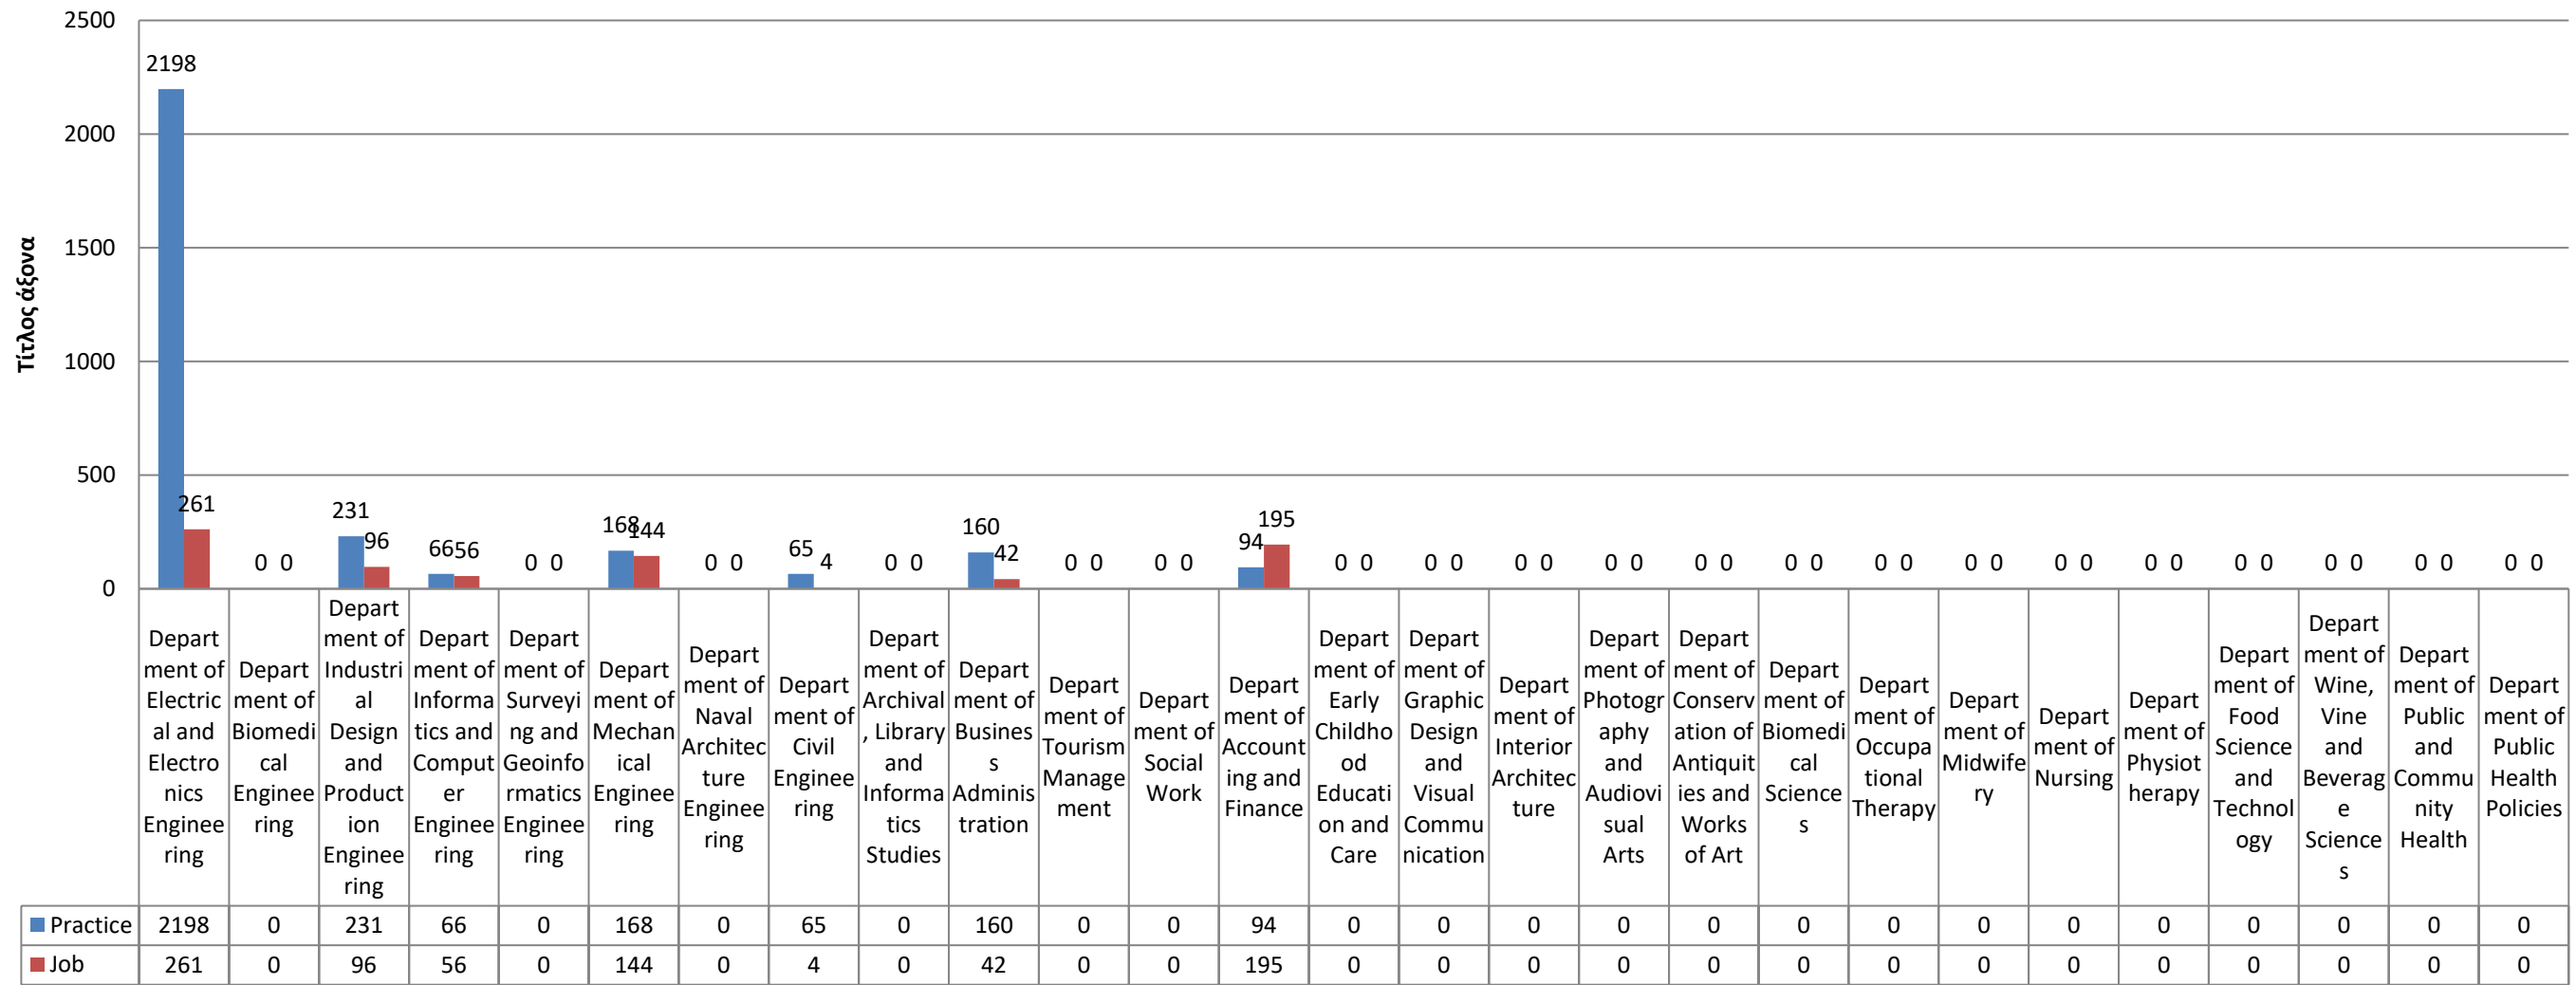

Distribution of business applications based on the specificity and the employment relationship from 2-3-2018 to 31-12-2018

Distribution of companies' applications based on employment relationship from 2/3/2018 to 31/12/2018

Distribution of business applications based on gender requested from 2-3-2018 to 31-12-2018

CVs of graduates - students sent to businesses for the period 2-3-2018 to 31-12-2018

Distribution of graduates - students applications based on their section from 2-3-2018 to 31-12-2018

Work placements Recruitment through Liaison Office from 2-3-2018 to 31-12-2018