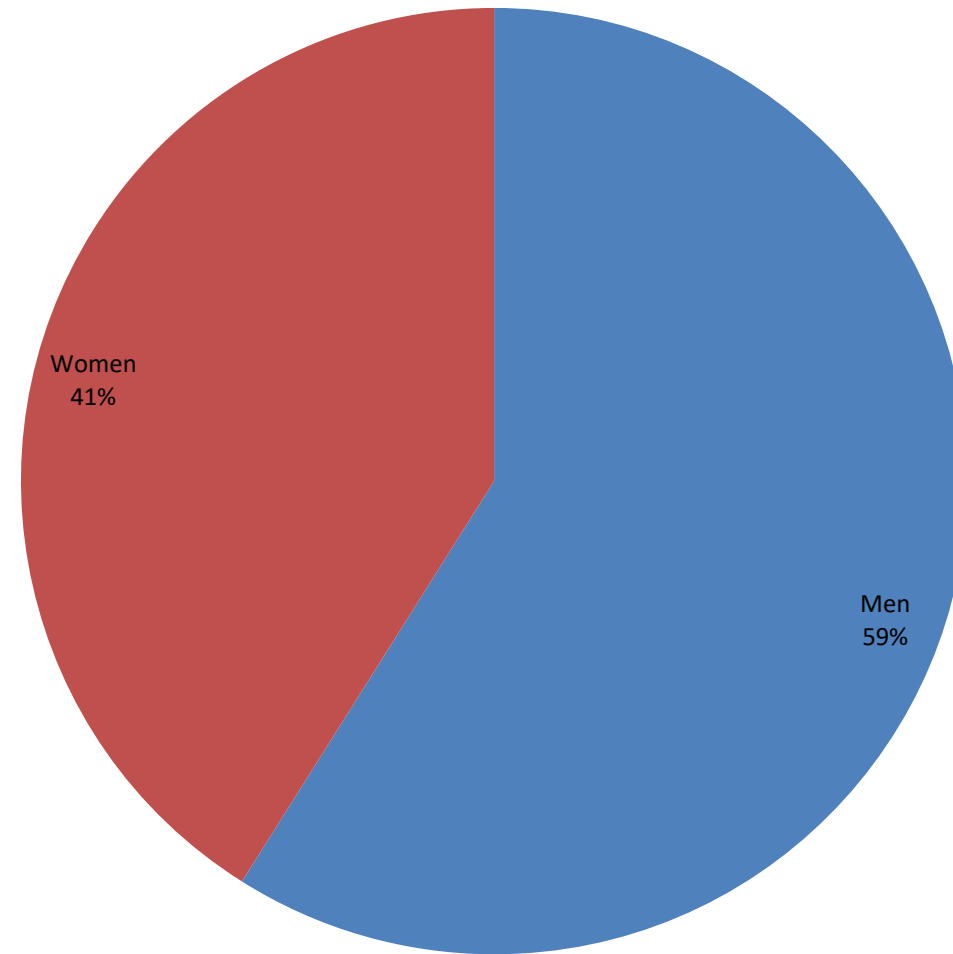

Distribution of business applications based on gender requested from 2-3-2018 to 31-12-2018

CVs of graduates - students sent to businesses for the period 2-3-2018 to 31-12-2018

Distribution of graduates - students applications based on their section from 2-3-2018 to 31-12-2018

Distribution of graduates - students applications based on gender from 2-3-2018 to 31-12-2018

Jobs Abroad from 2-3-2018 to 31-12-2018

EMPLOYMENT POSITIONS IN GREECE AND ABROAD FROM 2-3-2018 to 31-12-2018